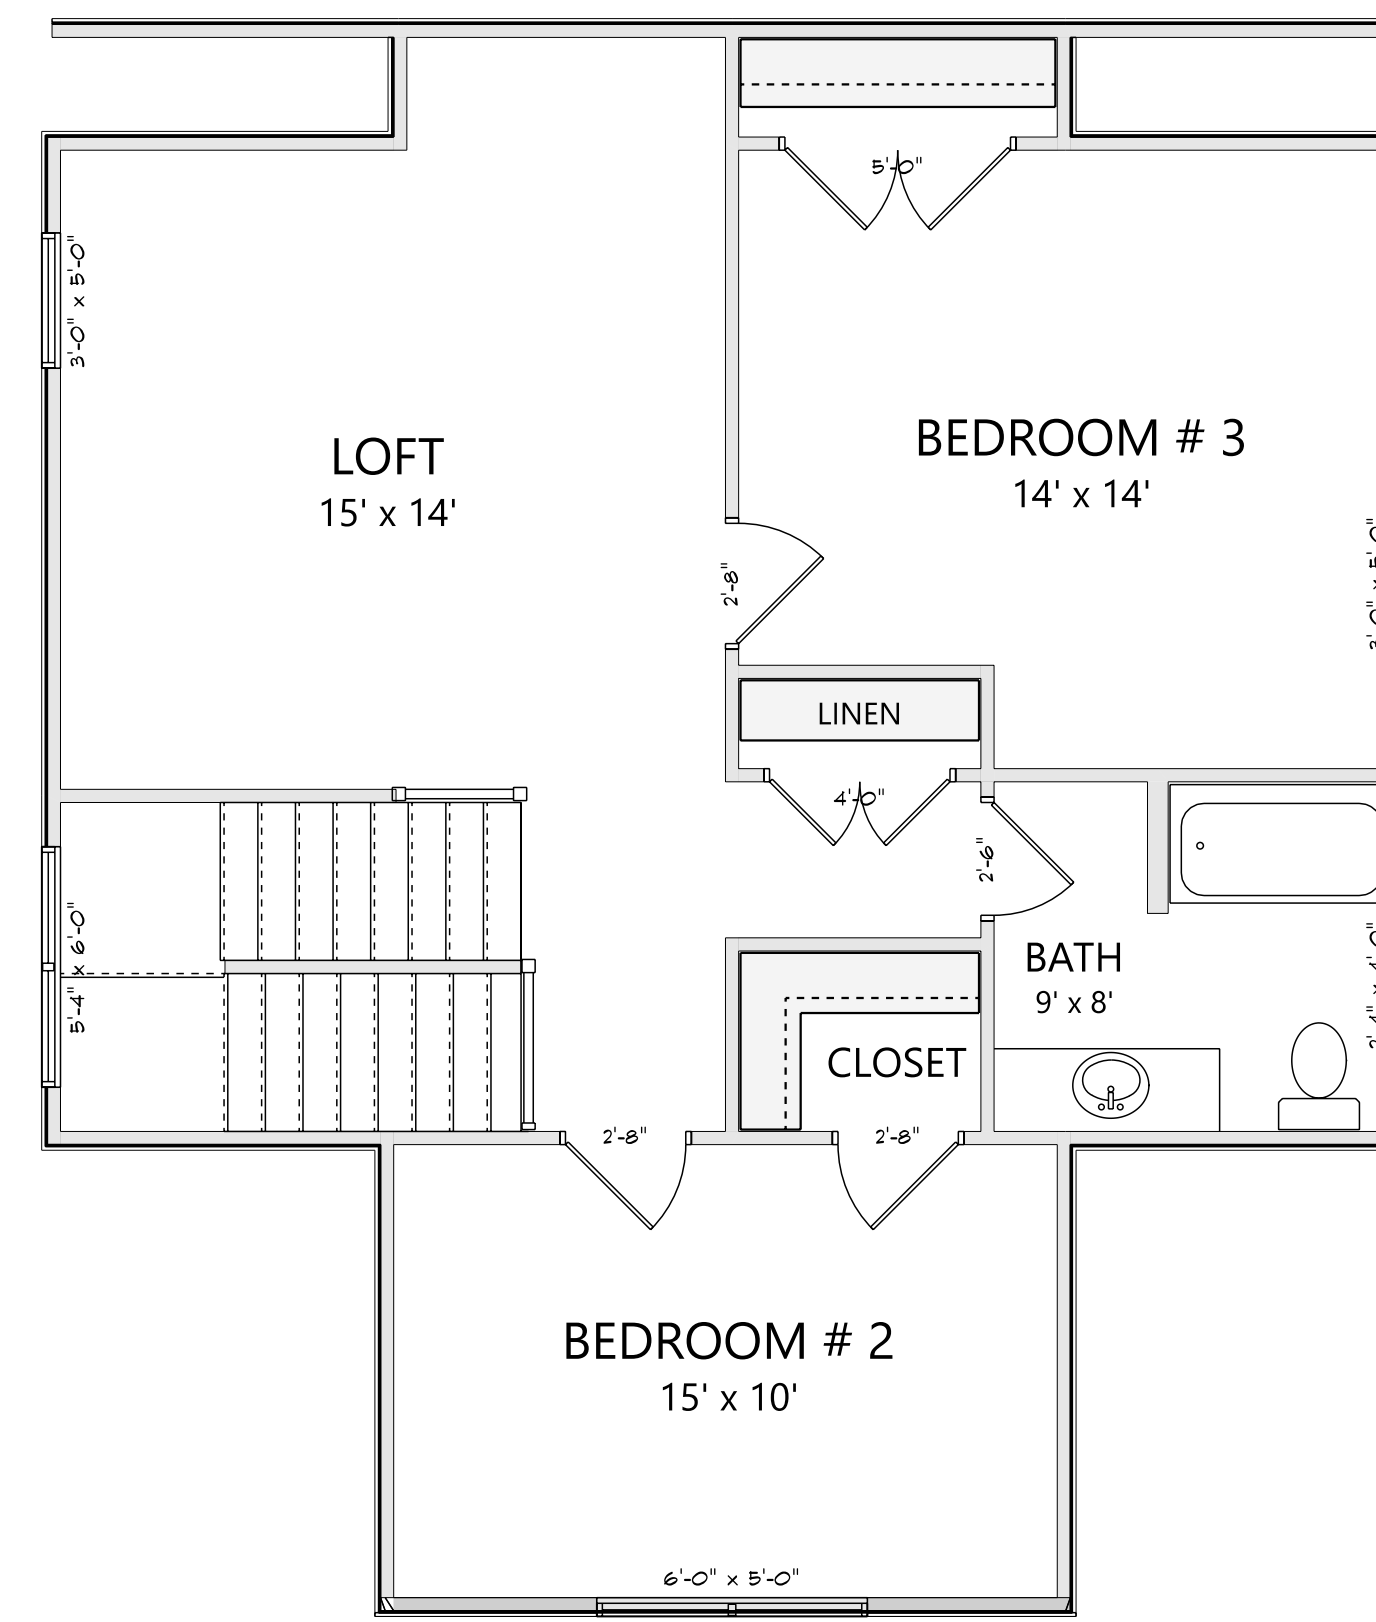

**THE MAYBERRY PLAN  
ELEVATION A  
2379 TOTAL HEATED SQ FT**

**UPPER LEVEL  
886 HEATED SQ FT**

**MAIN LEVEL  
1493 HEATED SQ FT  
TOTAL DIMENSIONS - 30'-0" X 80'-6"**

**OPTIONAL LARGER  
PANTRY**

**OPTIONAL  
FIREPLACE**