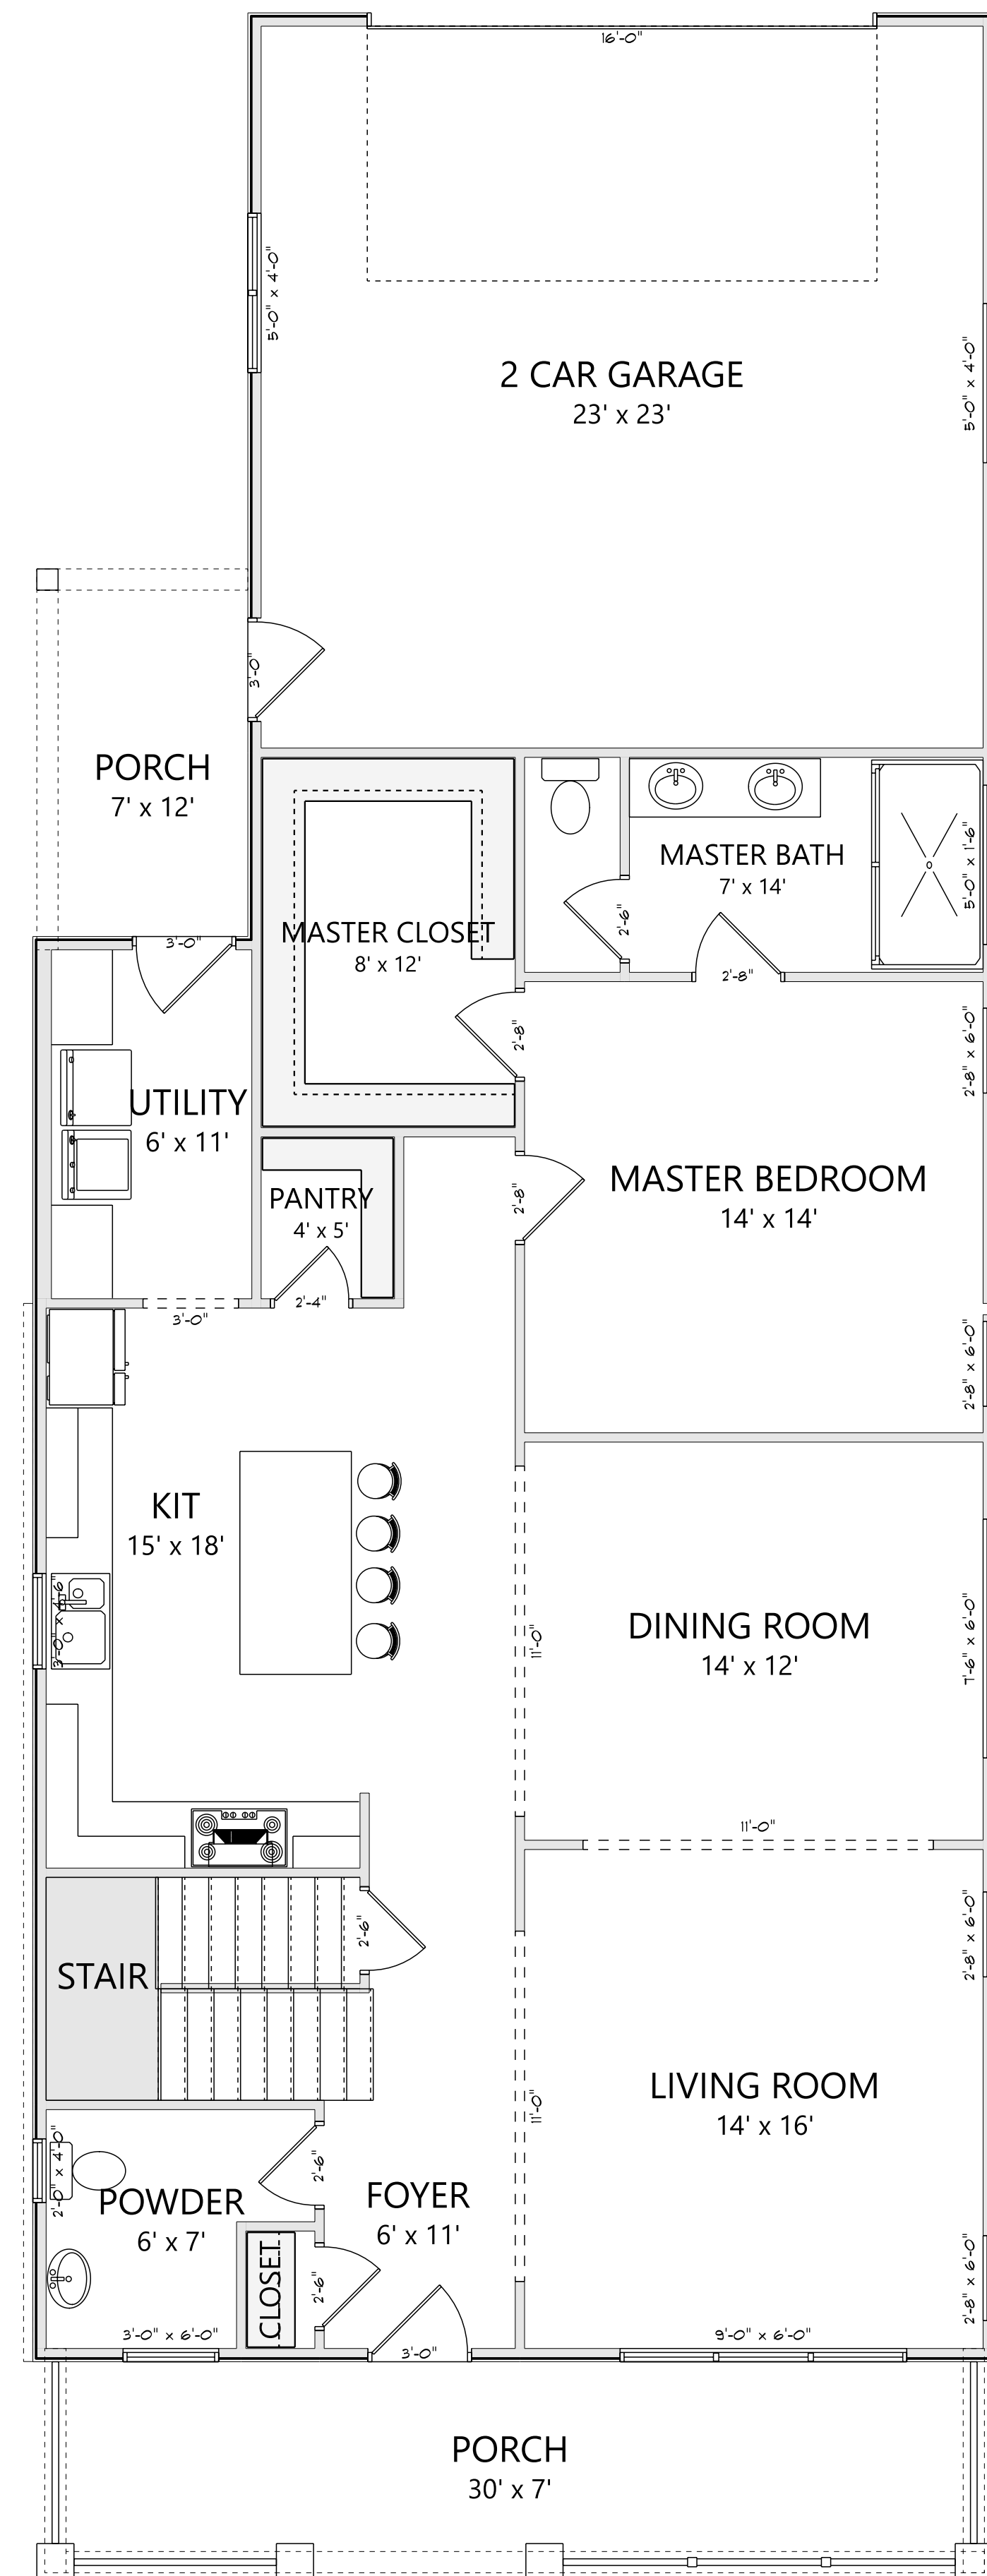

**THE MAYBERRY PLAN  
ELEVATION A  
2379 TOTAL HEATED SQ FT**

**UPPER LEVEL  
886 HEATED SQ FT**

**MAIN LEVEL  
1493 HEATED SQ FT  
TOTAL DIMENSIONS - 30'-0" X 80'-6"**

**OPTIONAL LARGER  
PANTRY**

**OPTIONAL  
FIREPLACE**