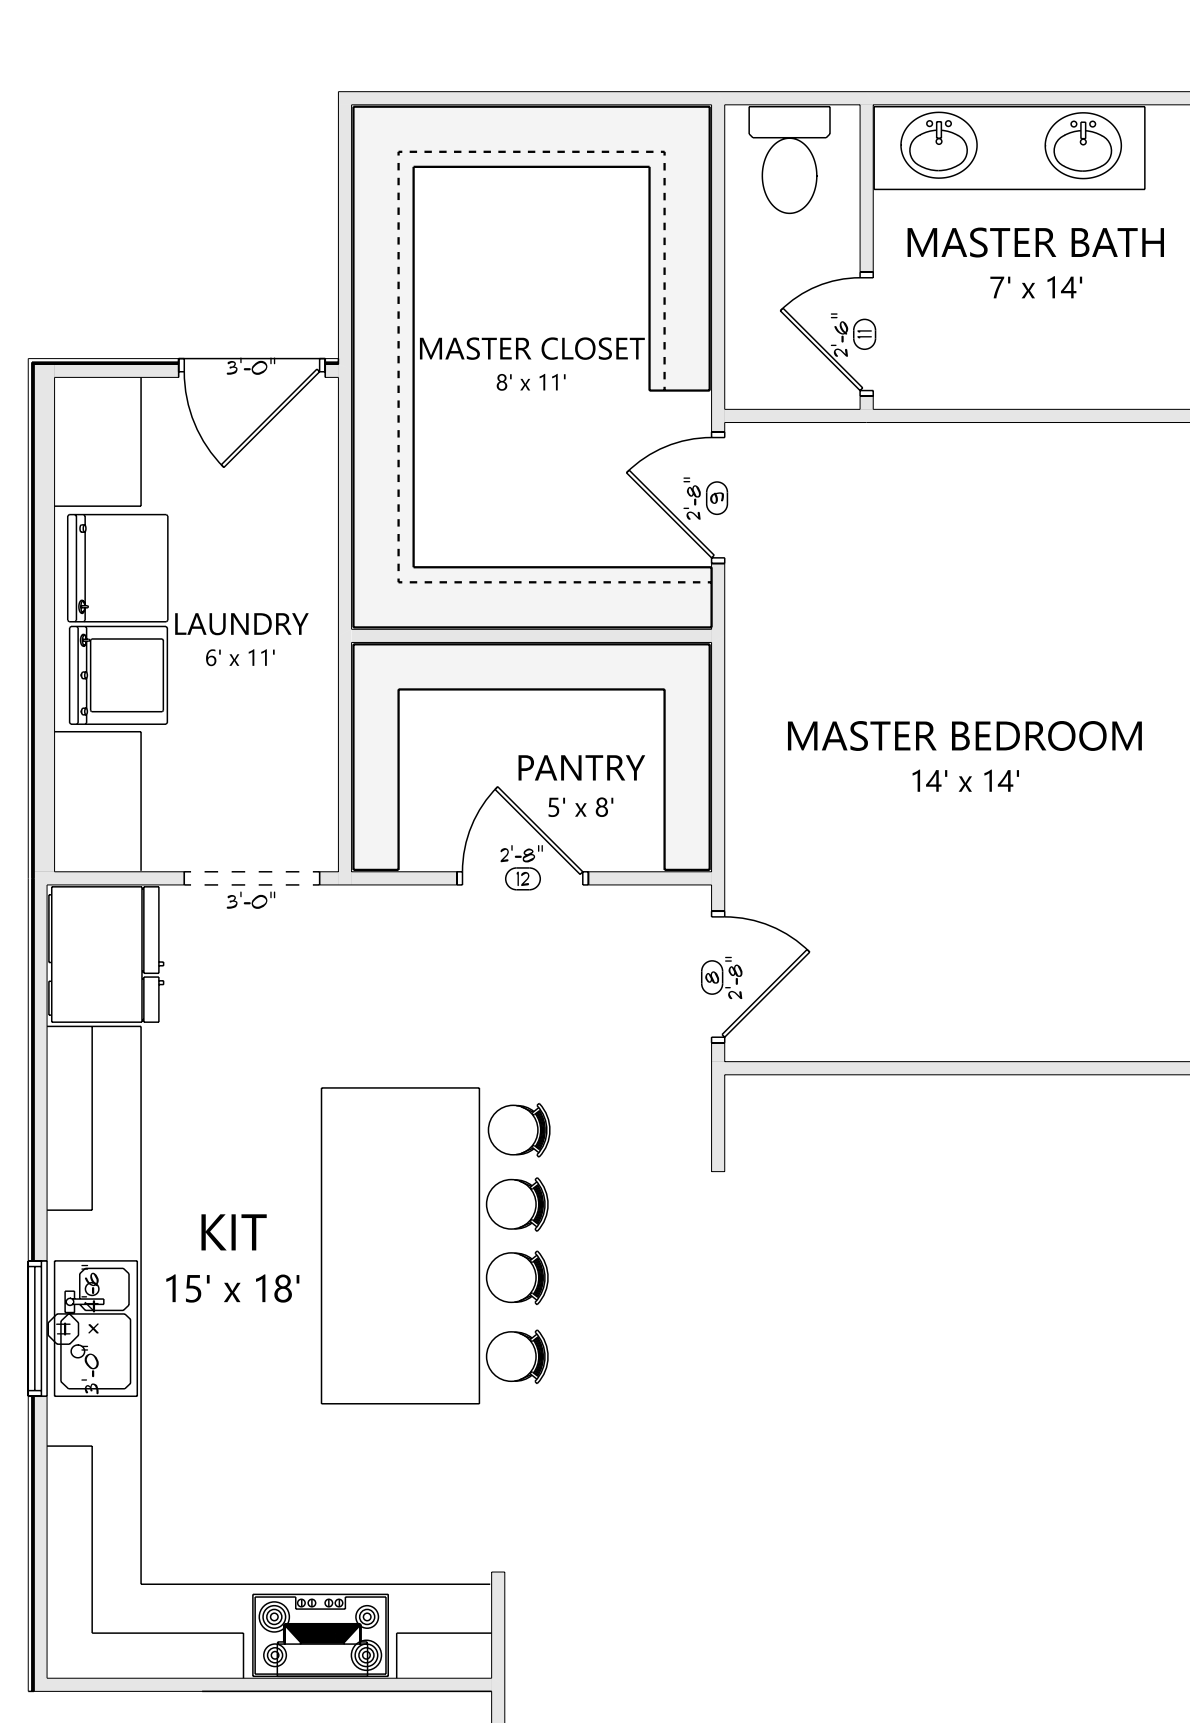

**THE MAYBERRY PLAN  
ELEVATION A  
2379 TOTAL HEATED SQ FT**

**UPPER LEVEL  
886 HEATED SQ FT**

**MAIN LEVEL  
1493 HEATED SQ FT  
TOTAL DIMENSIONS - 30'-0" X 80'-6"**

**OPTIONAL LARGER  
PANTRY**

**OPTIONAL  
FIREPLACE**