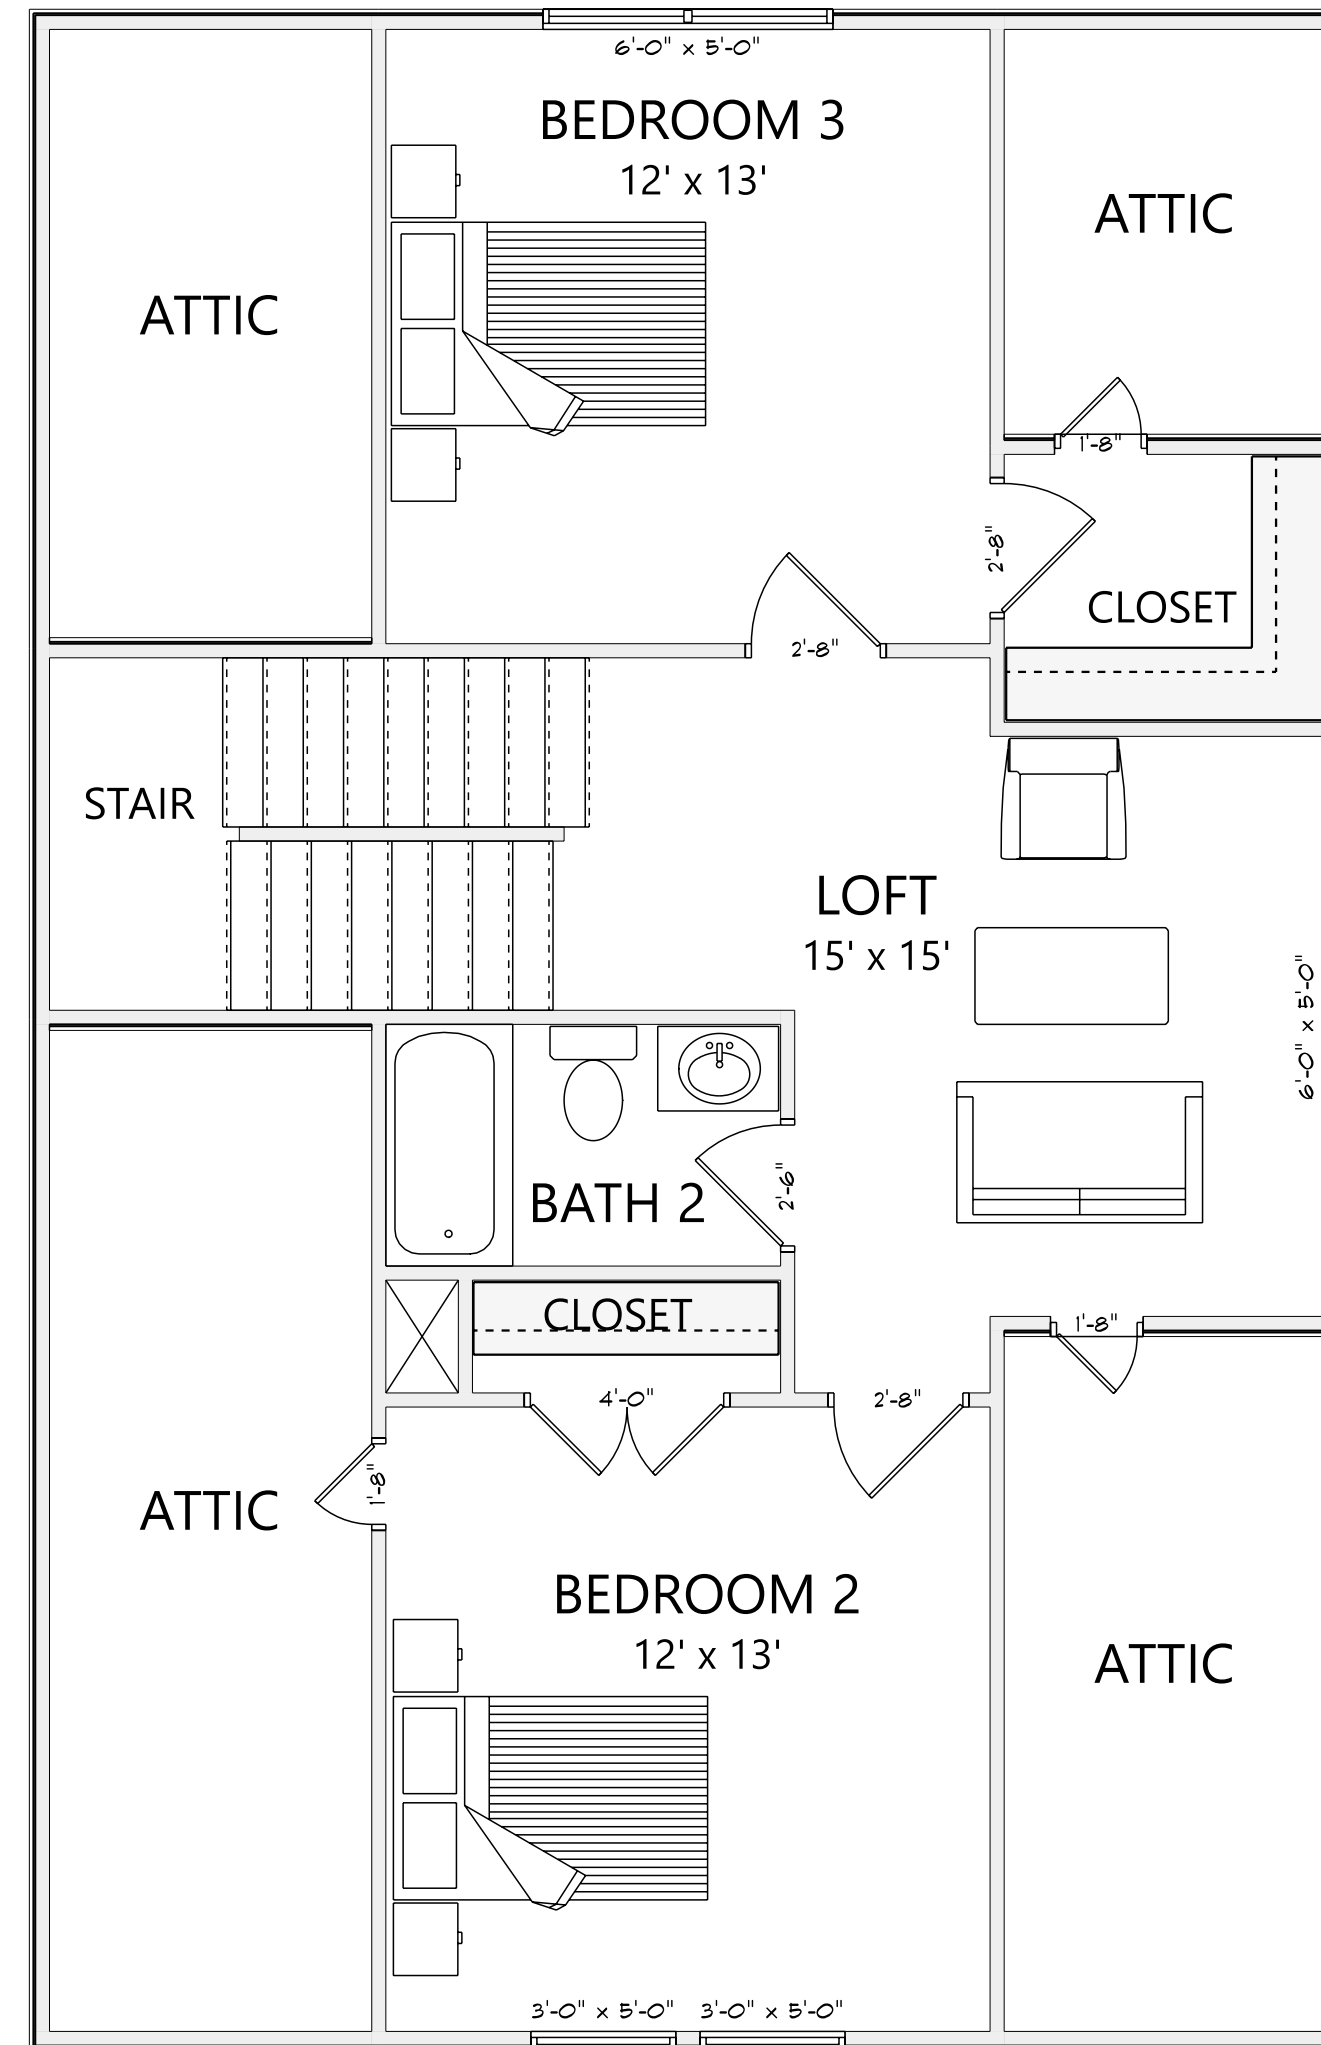

FIRE PLACE  
OPTION

**MAIN LEVEL  
ELEVATION A  
1148 HEATED SQ FT**

**UPPER LEVEL  
ELEVATION A  
747 HEATED SQ FT**

**THE MAGNOLIA PLAN  
ELEVATION A  
1895 TOTAL HEATED SQ FT**