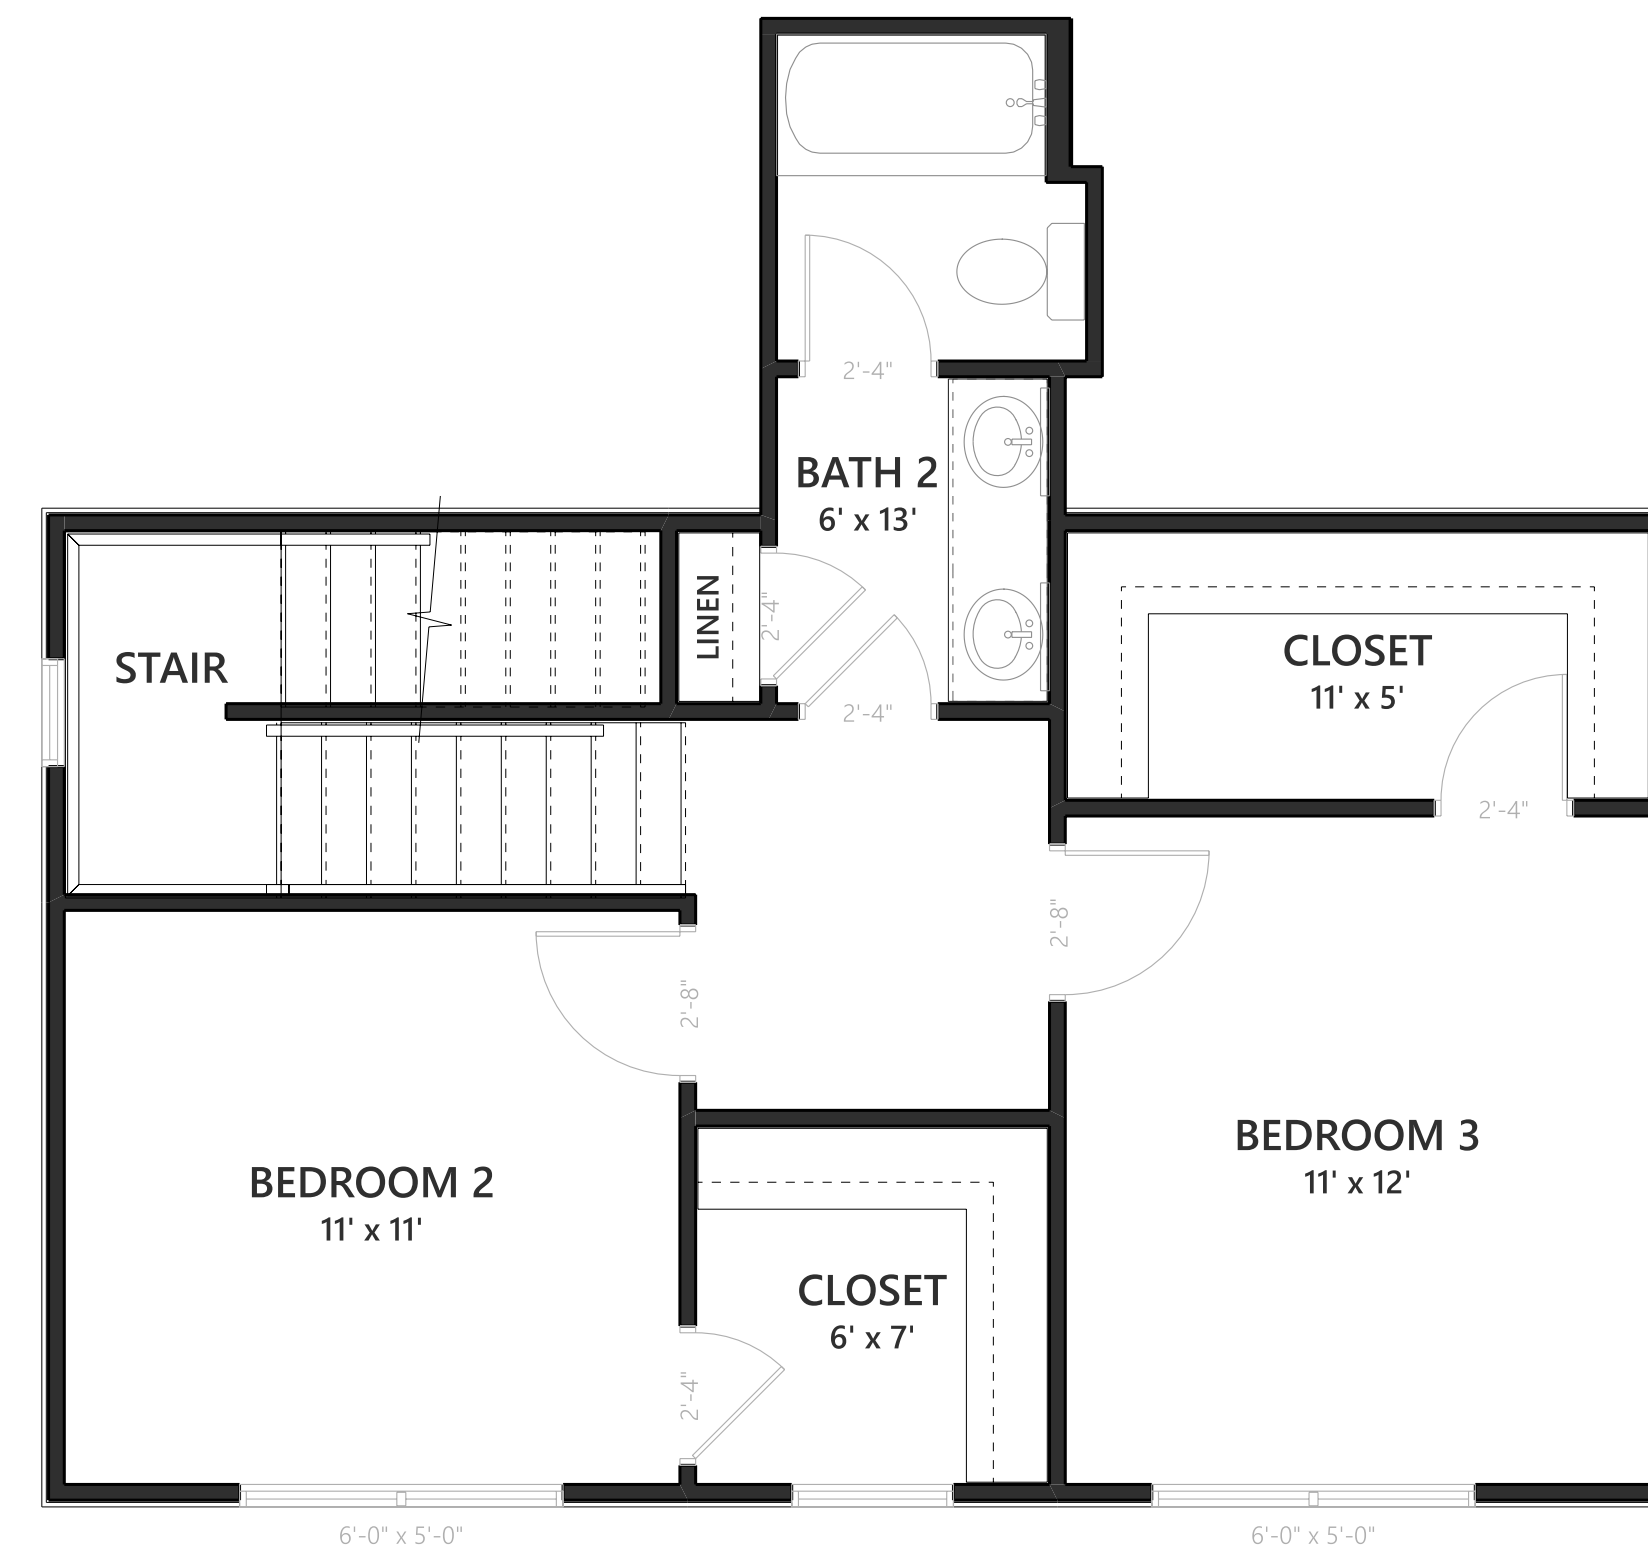

# THE HEMLOCK PLAN 2200 TOTAL HEATED SQ FT

**MAIN LEVEL**  
**1581 HEATED SQ FT**

**UPPER LEVEL**  
**619 HEATED SQ FT**

**FIREPLACE  
OPTION**