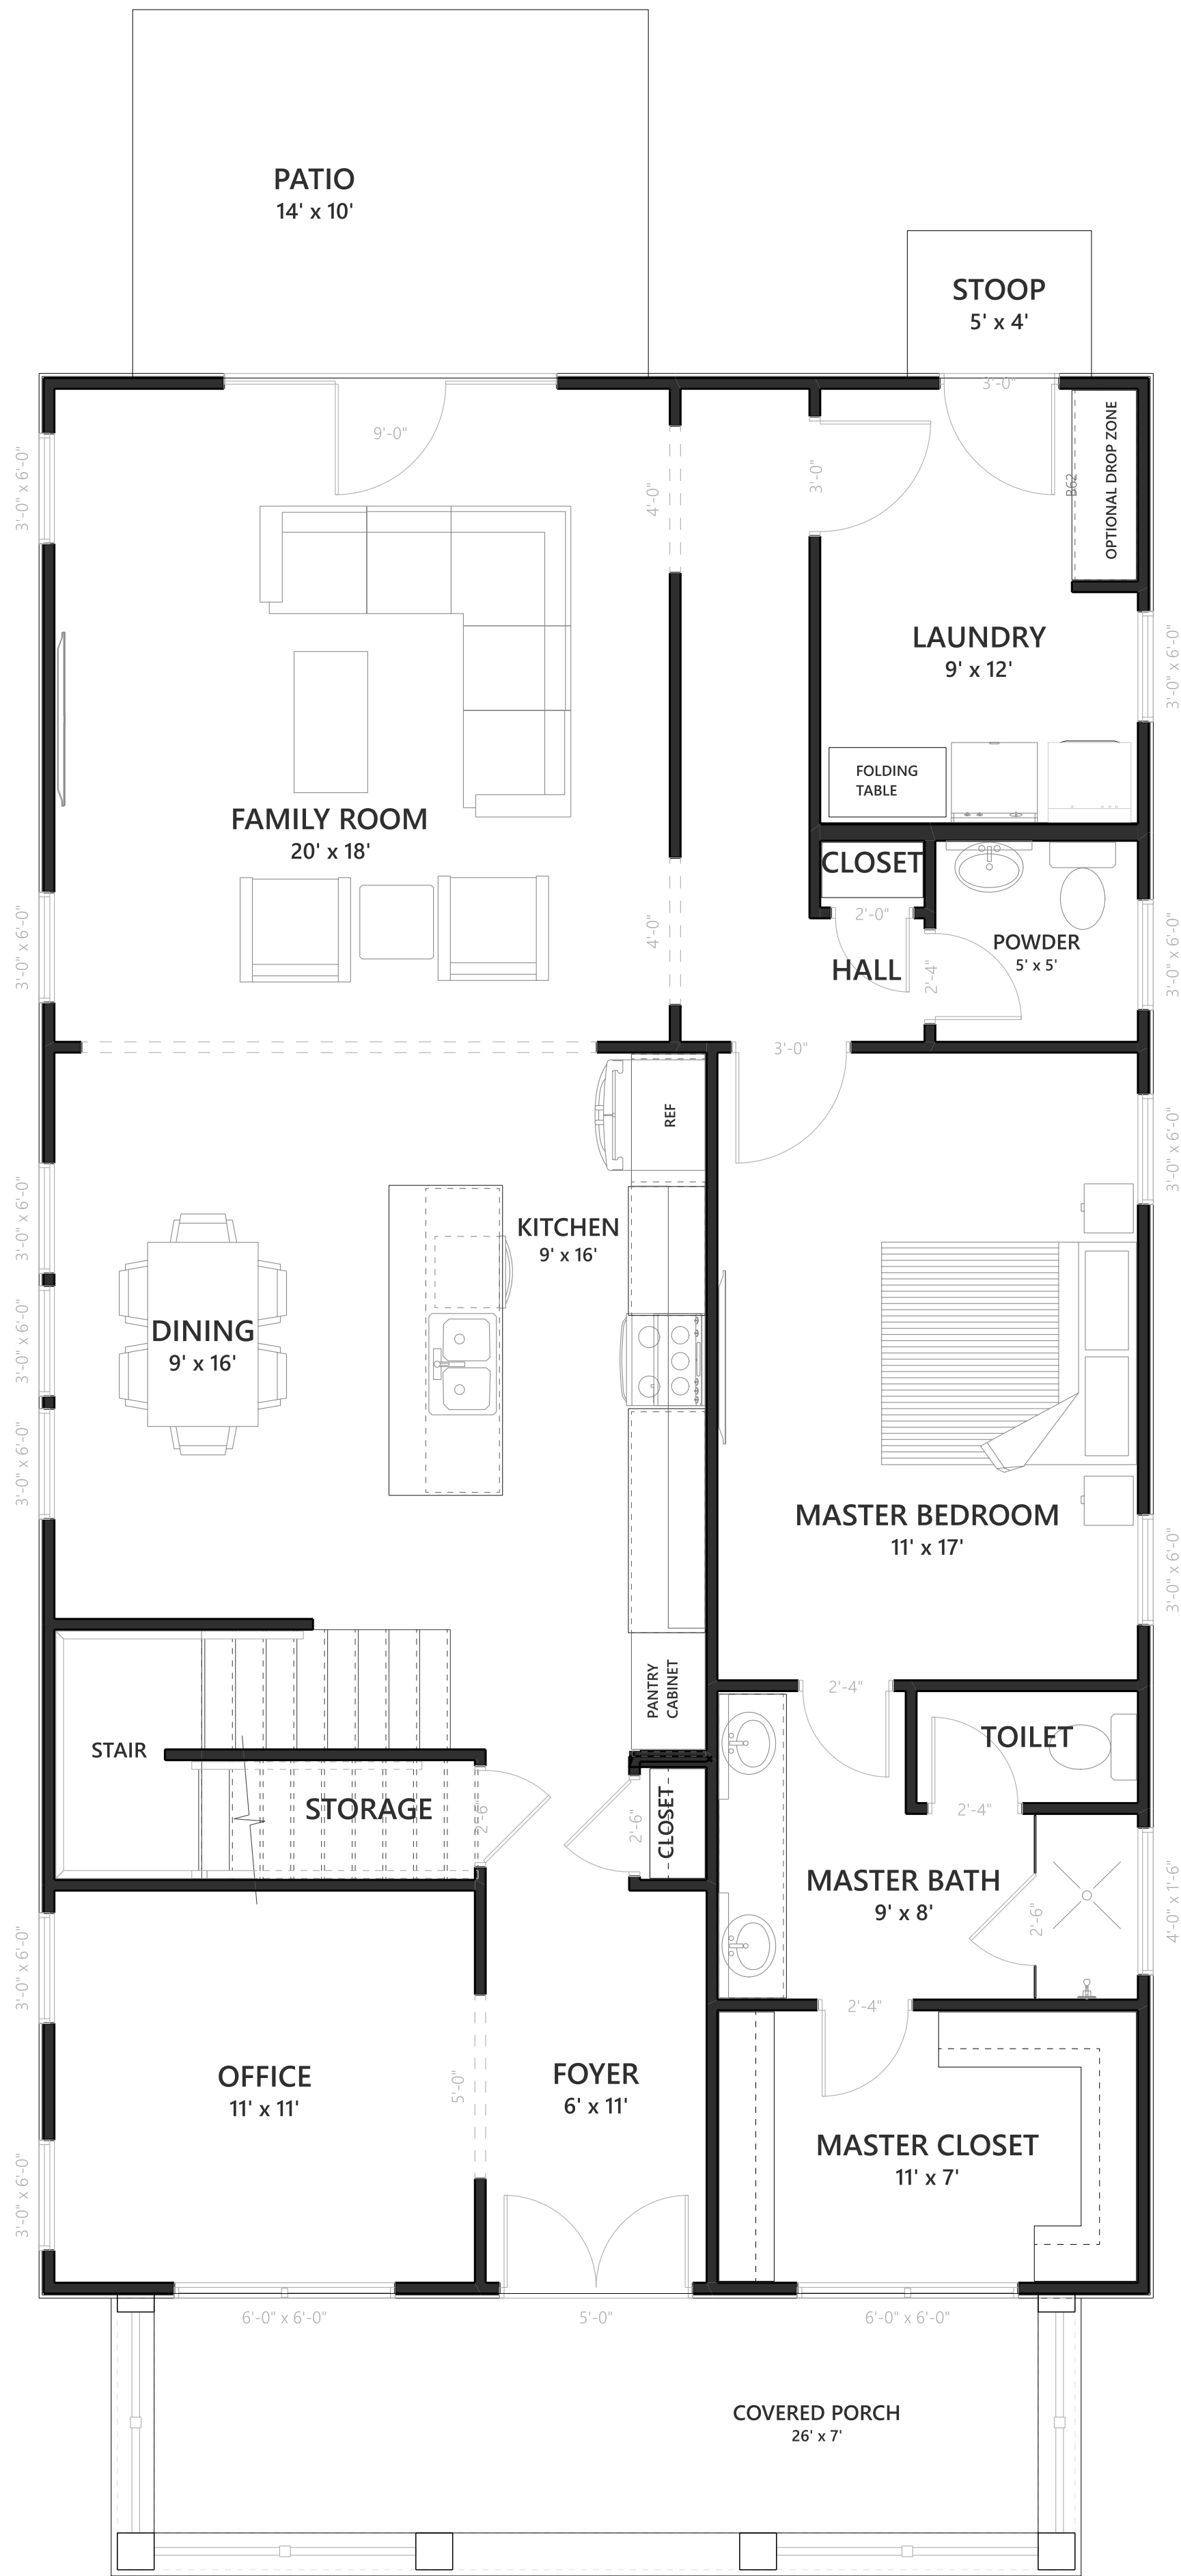

# THE HEMLOCK PLAN 2200 TOTAL HEATED SQ FT

**MAIN LEVEL**  
**1581 HEATED SQ FT**

**UPPER LEVEL**  
**619 HEATED SQ FT**

**FIREPLACE  
OPTION**