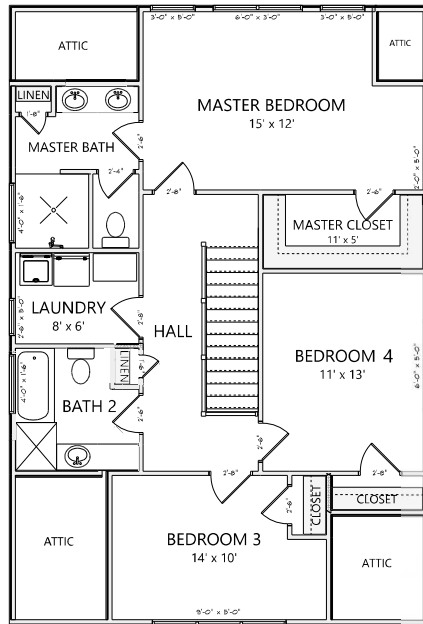

**MAIN LEVEL
ELEVATION A
1179 HEATED SQ FT**

FIRE PLACE
OPTION

**UPPER LEVEL
ELEVATION A
967 HEATED SQ FT**

**THE CYPRESS PLAN
ELEVATION A
2146 TOTAL HEATED SQ FT**