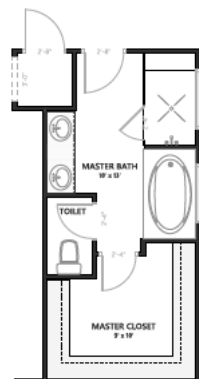

Maple

2224 Heated Sq Ft

Master Down, 3-4 Bed, 3.5 Bath

pinestonebuilders.com

864-867-1389

Disclaimer: All square footage and room dimensions are approximate. All renderings/pictures shown are for illustration purposes only.

**MAIN LEVEL
 ELEVATION A**
 1583 HEATED SQ FT

**UPPER LEVEL
 ELEVATION A**
 641 HEATED SQ FT

Structural Options

**FIREPLACE
 OPTION**

MASTER BATH