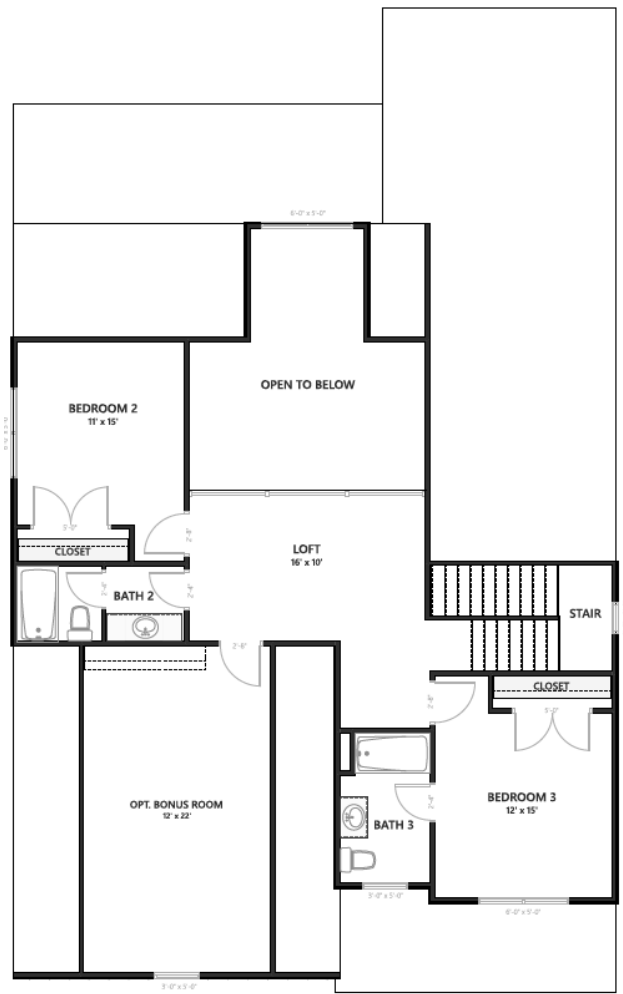

Maple

2224 Heated Sq Ft

Master Down, 3-4 Bed, 3.5 Bath

pinestonebuilders.com

864-867-1389

Disclaimer: All square footage and room dimensions are approximate. All renderings/pictures shown are for illustration purposes only.

**MAIN LEVEL
 ELEVATION A**
 1583 HEATED SQ FT

**UPPER LEVEL
 ELEVATION A**
 641 HEATED SQ FT

Structural Options

**FIREPLACE
 OPTION**

MASTER BATH