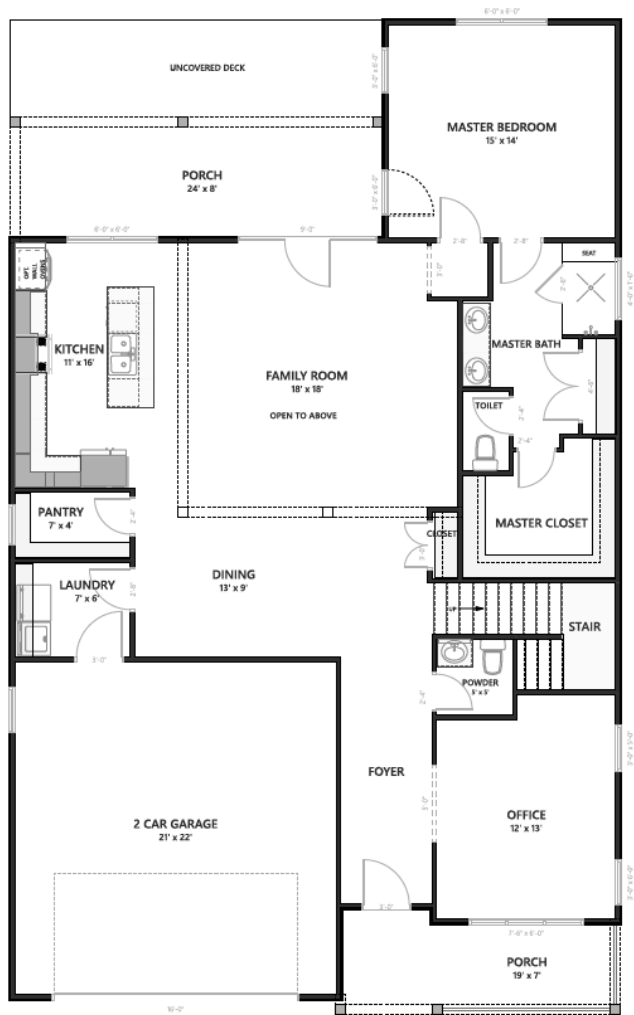

Maple

2224 Heated Sq Ft

Master Down, 3-4 Bed, 3.5 Bath

pinestonebuilders.com

864-867-1389

Disclaimer: All square footage and room dimensions are approximate. All renderings/pictures shown are for illustration purposes only.

**MAIN LEVEL
 ELEVATION A**
 1583 HEATED SQ FT

**UPPER LEVEL
 ELEVATION A**
 641 HEATED SQ FT

Structural Options

**FIREPLACE
 OPTION**

MASTER BATH