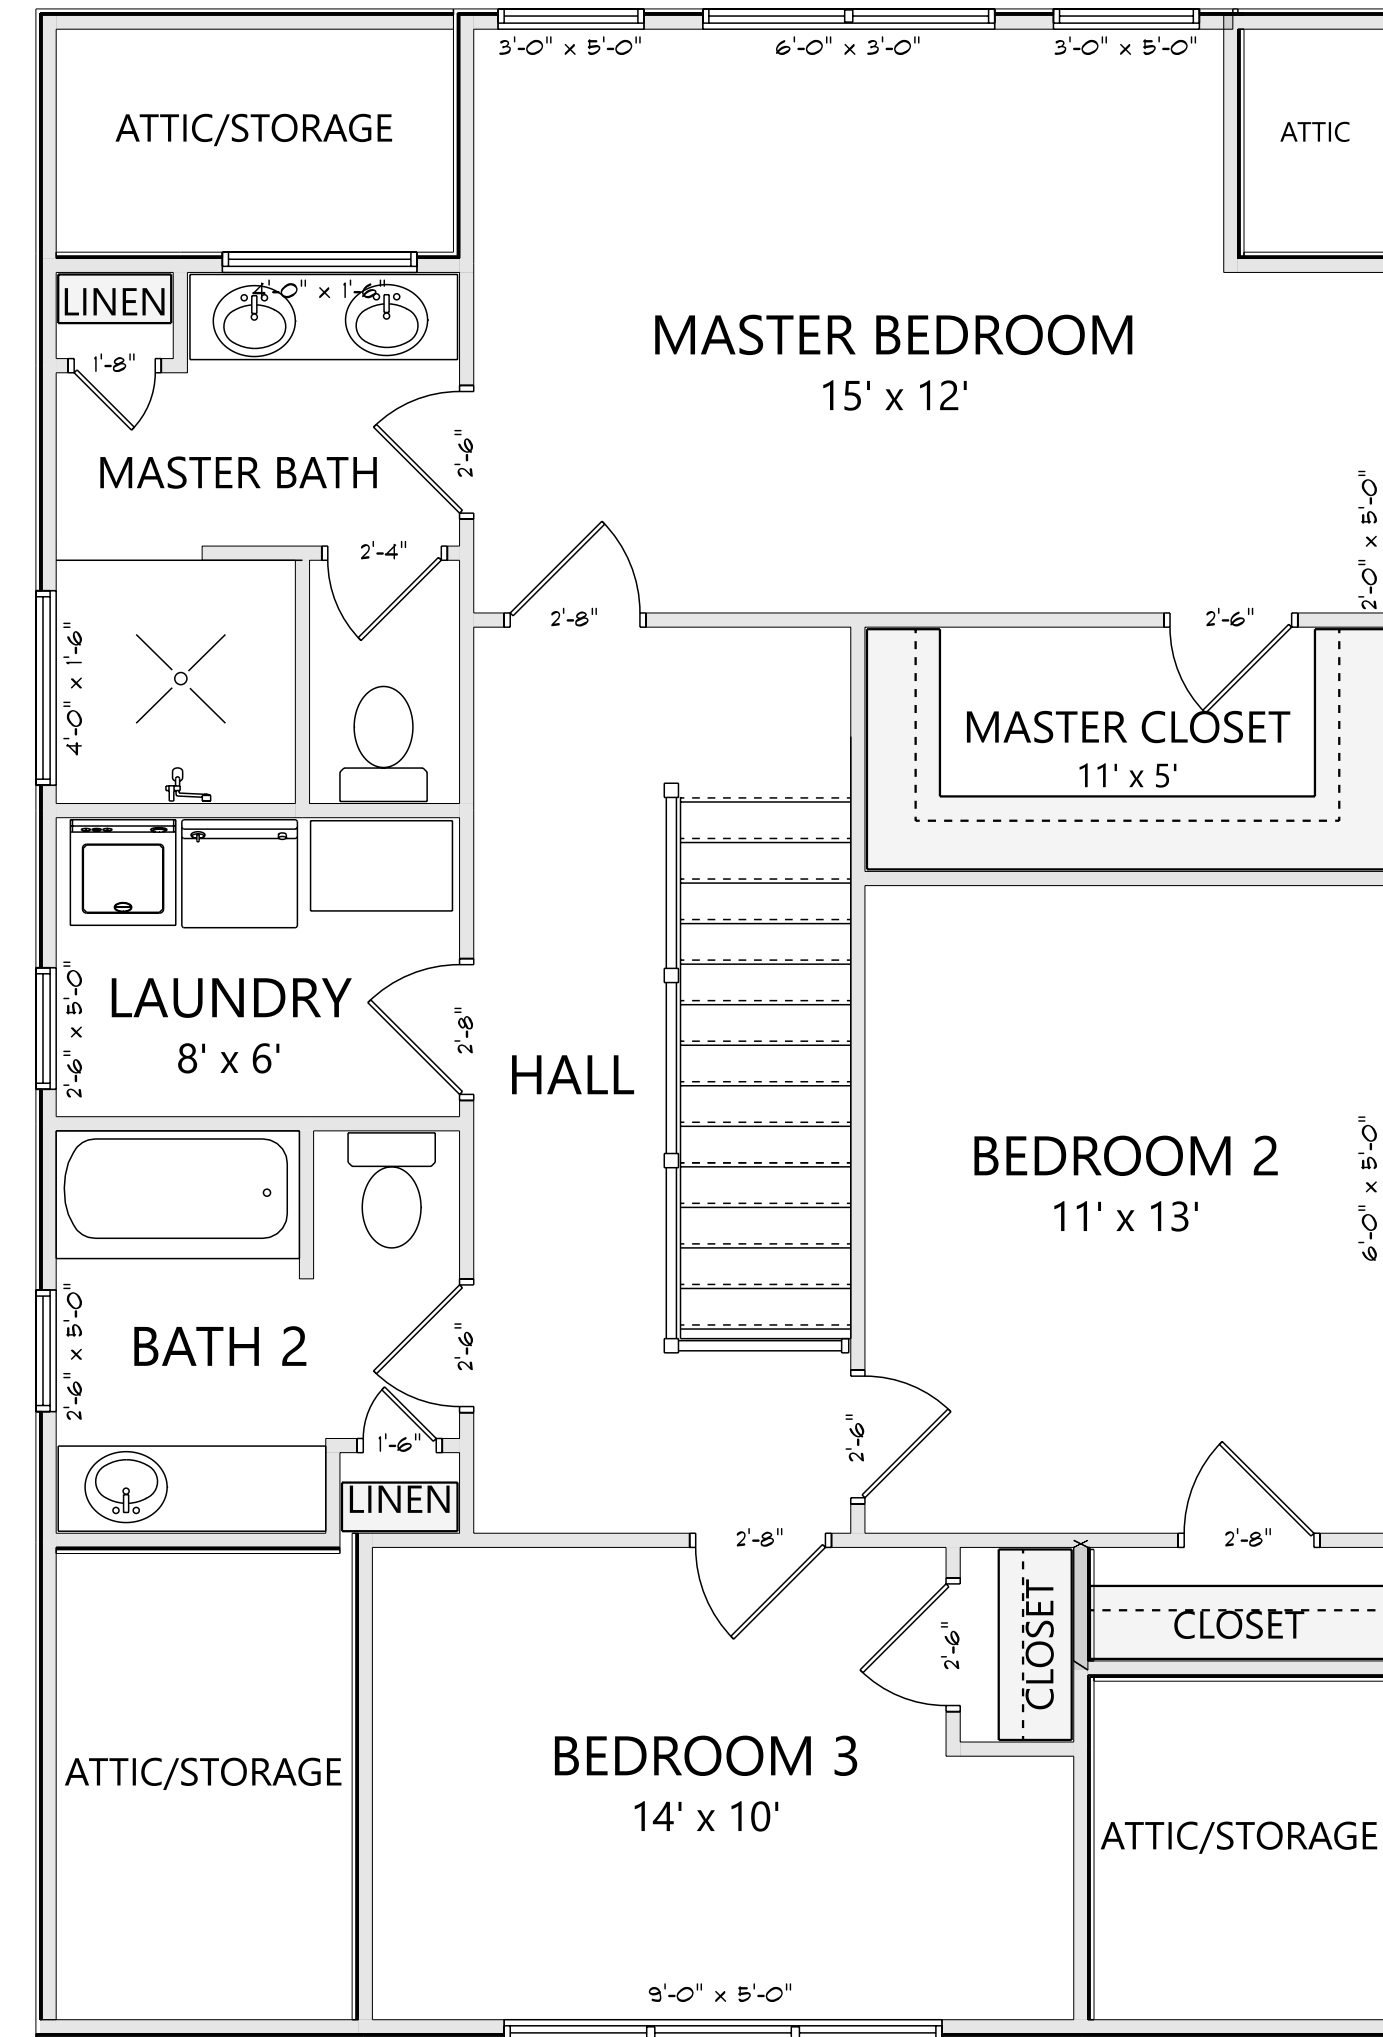

**THE CYPRESS PLAN  
ELEVATION A  
2146 TOTAL HEATED SQ FT**

**MAIN LEVEL  
ELEVATION A  
1179 HEATED SQ FT**

**UPPER LEVEL  
ELEVATION A  
967 HEATED SQ FT**