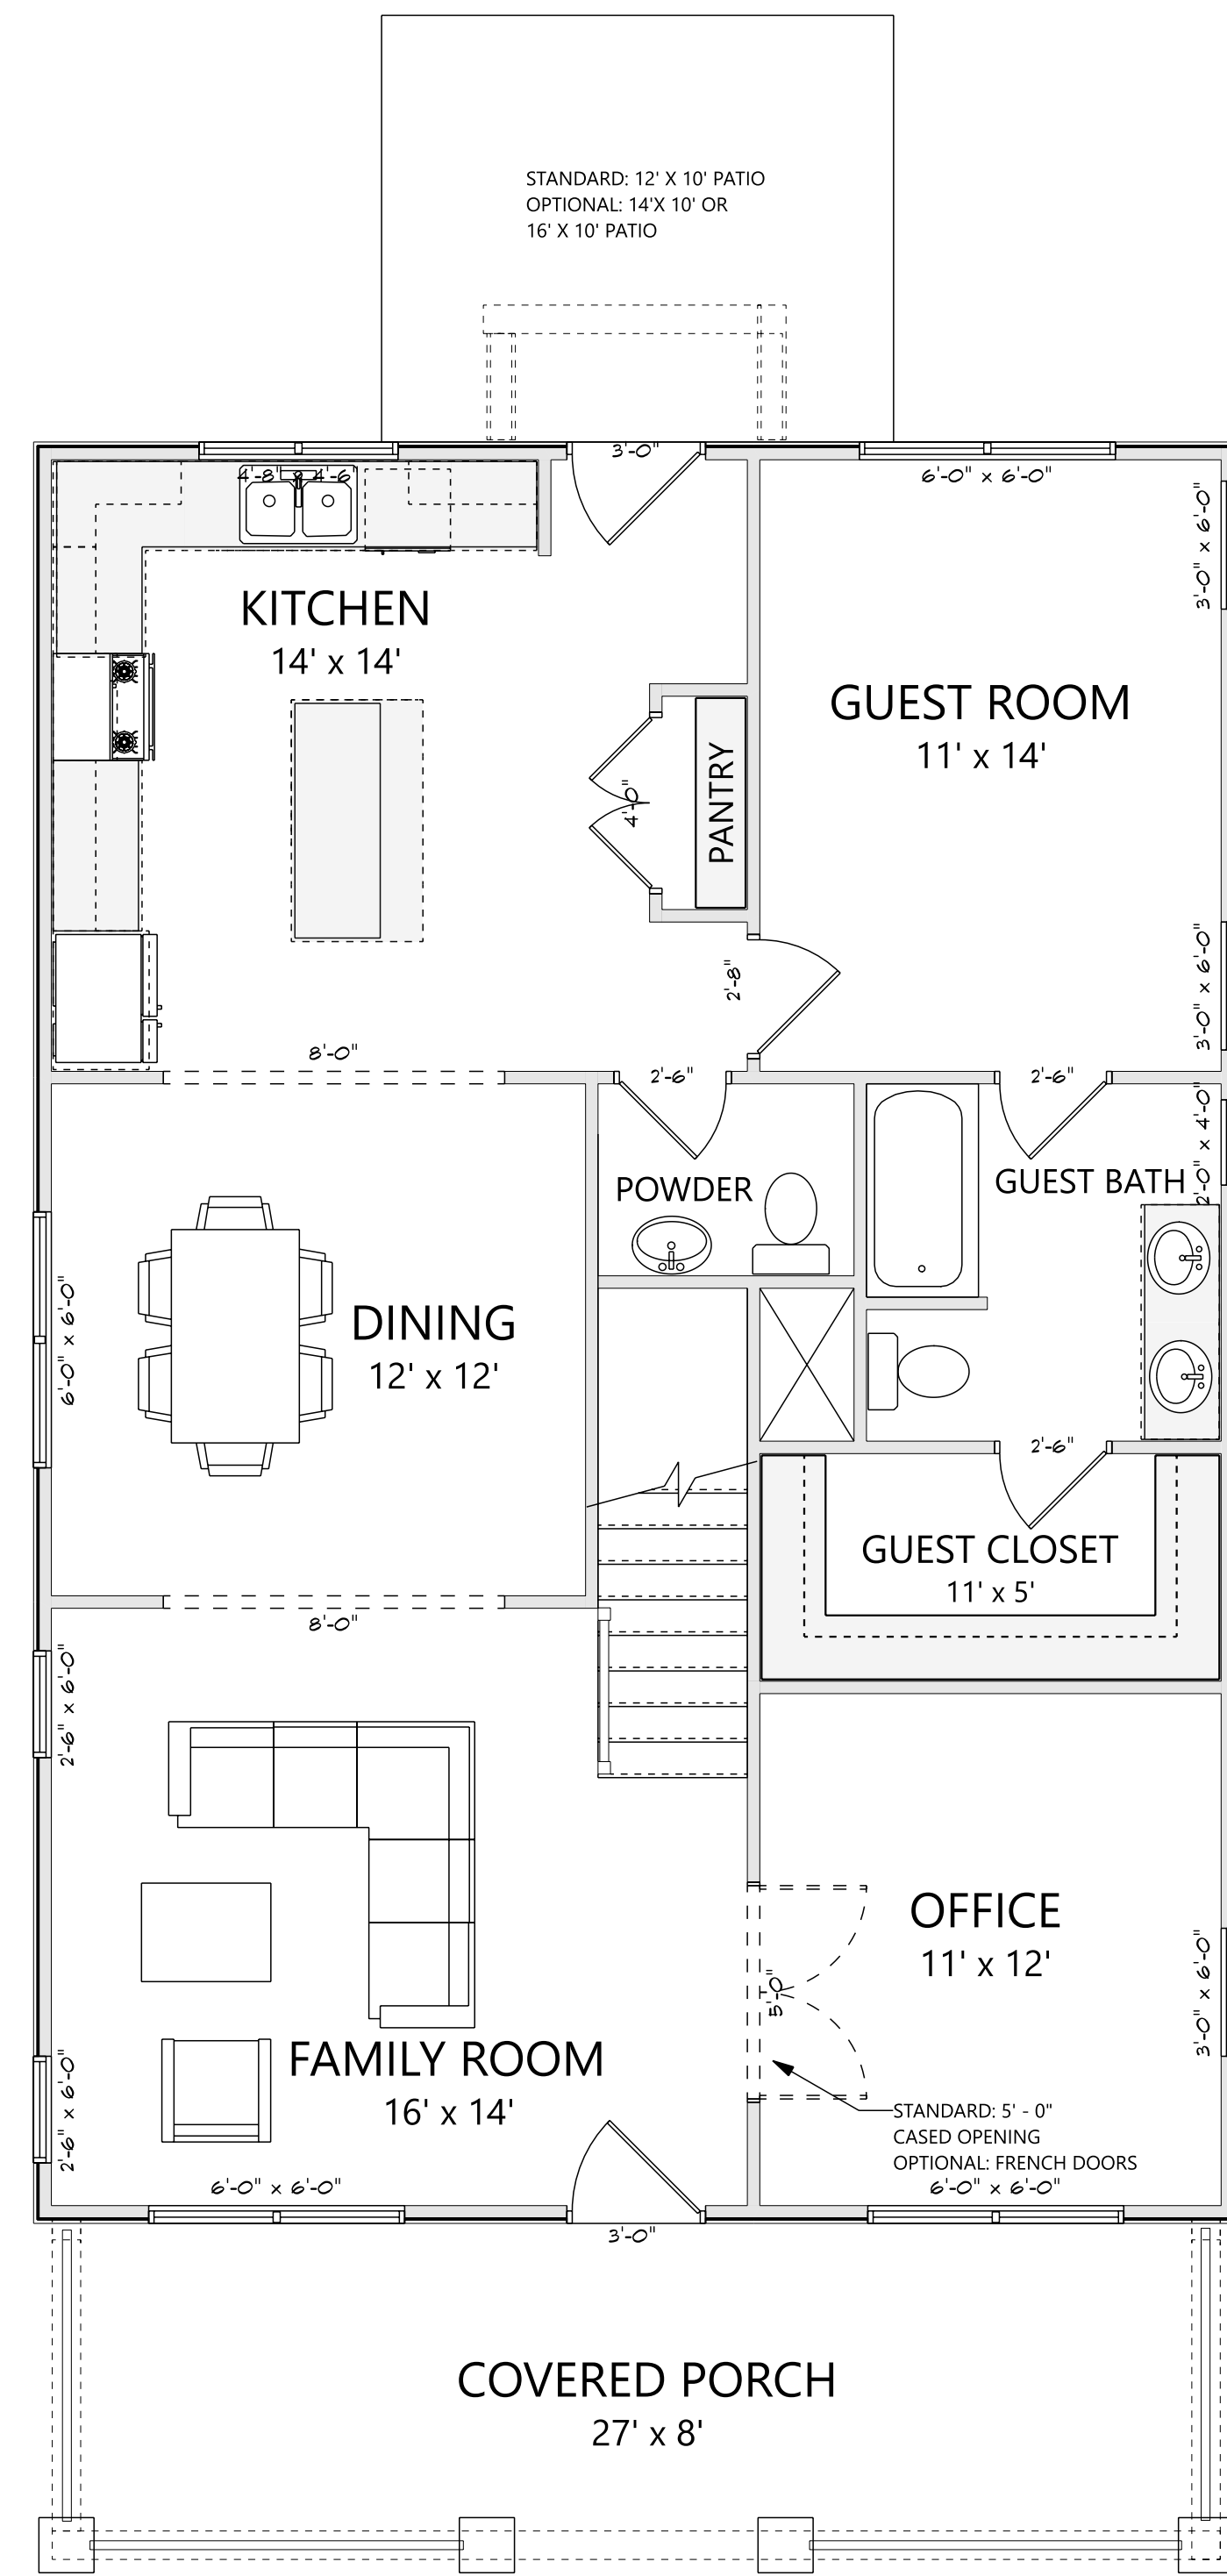

**THE CYPRESS PLAN  
ELEVATION A  
2146 TOTAL HEATED SQ FT**

**MAIN LEVEL  
ELEVATION A  
1179 HEATED SQ FT**

**UPPER LEVEL  
ELEVATION A  
967 HEATED SQ FT**