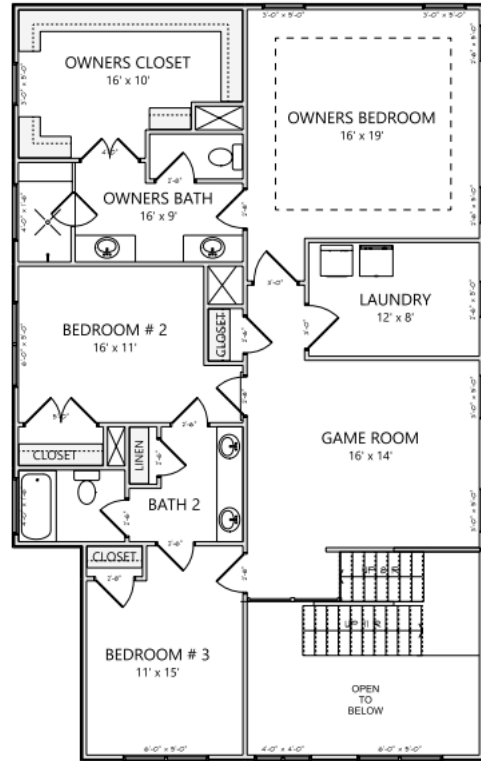

**Sycamore**  
**Elevation B**  
**3253 Heated Sq Ft**

**[pinestonebuilders.com](http://pinestonebuilders.com)**

**864-867-1389**

Disclaimer: All square footage and room dimensions are approximate. Actual sizes may vary.

**MAIN LEVEL  
ELEVATION A  
1551 HEATED SQ FT**

**UPPER LEVEL  
ELEVATION A  
1702 HEATED SQ FT**