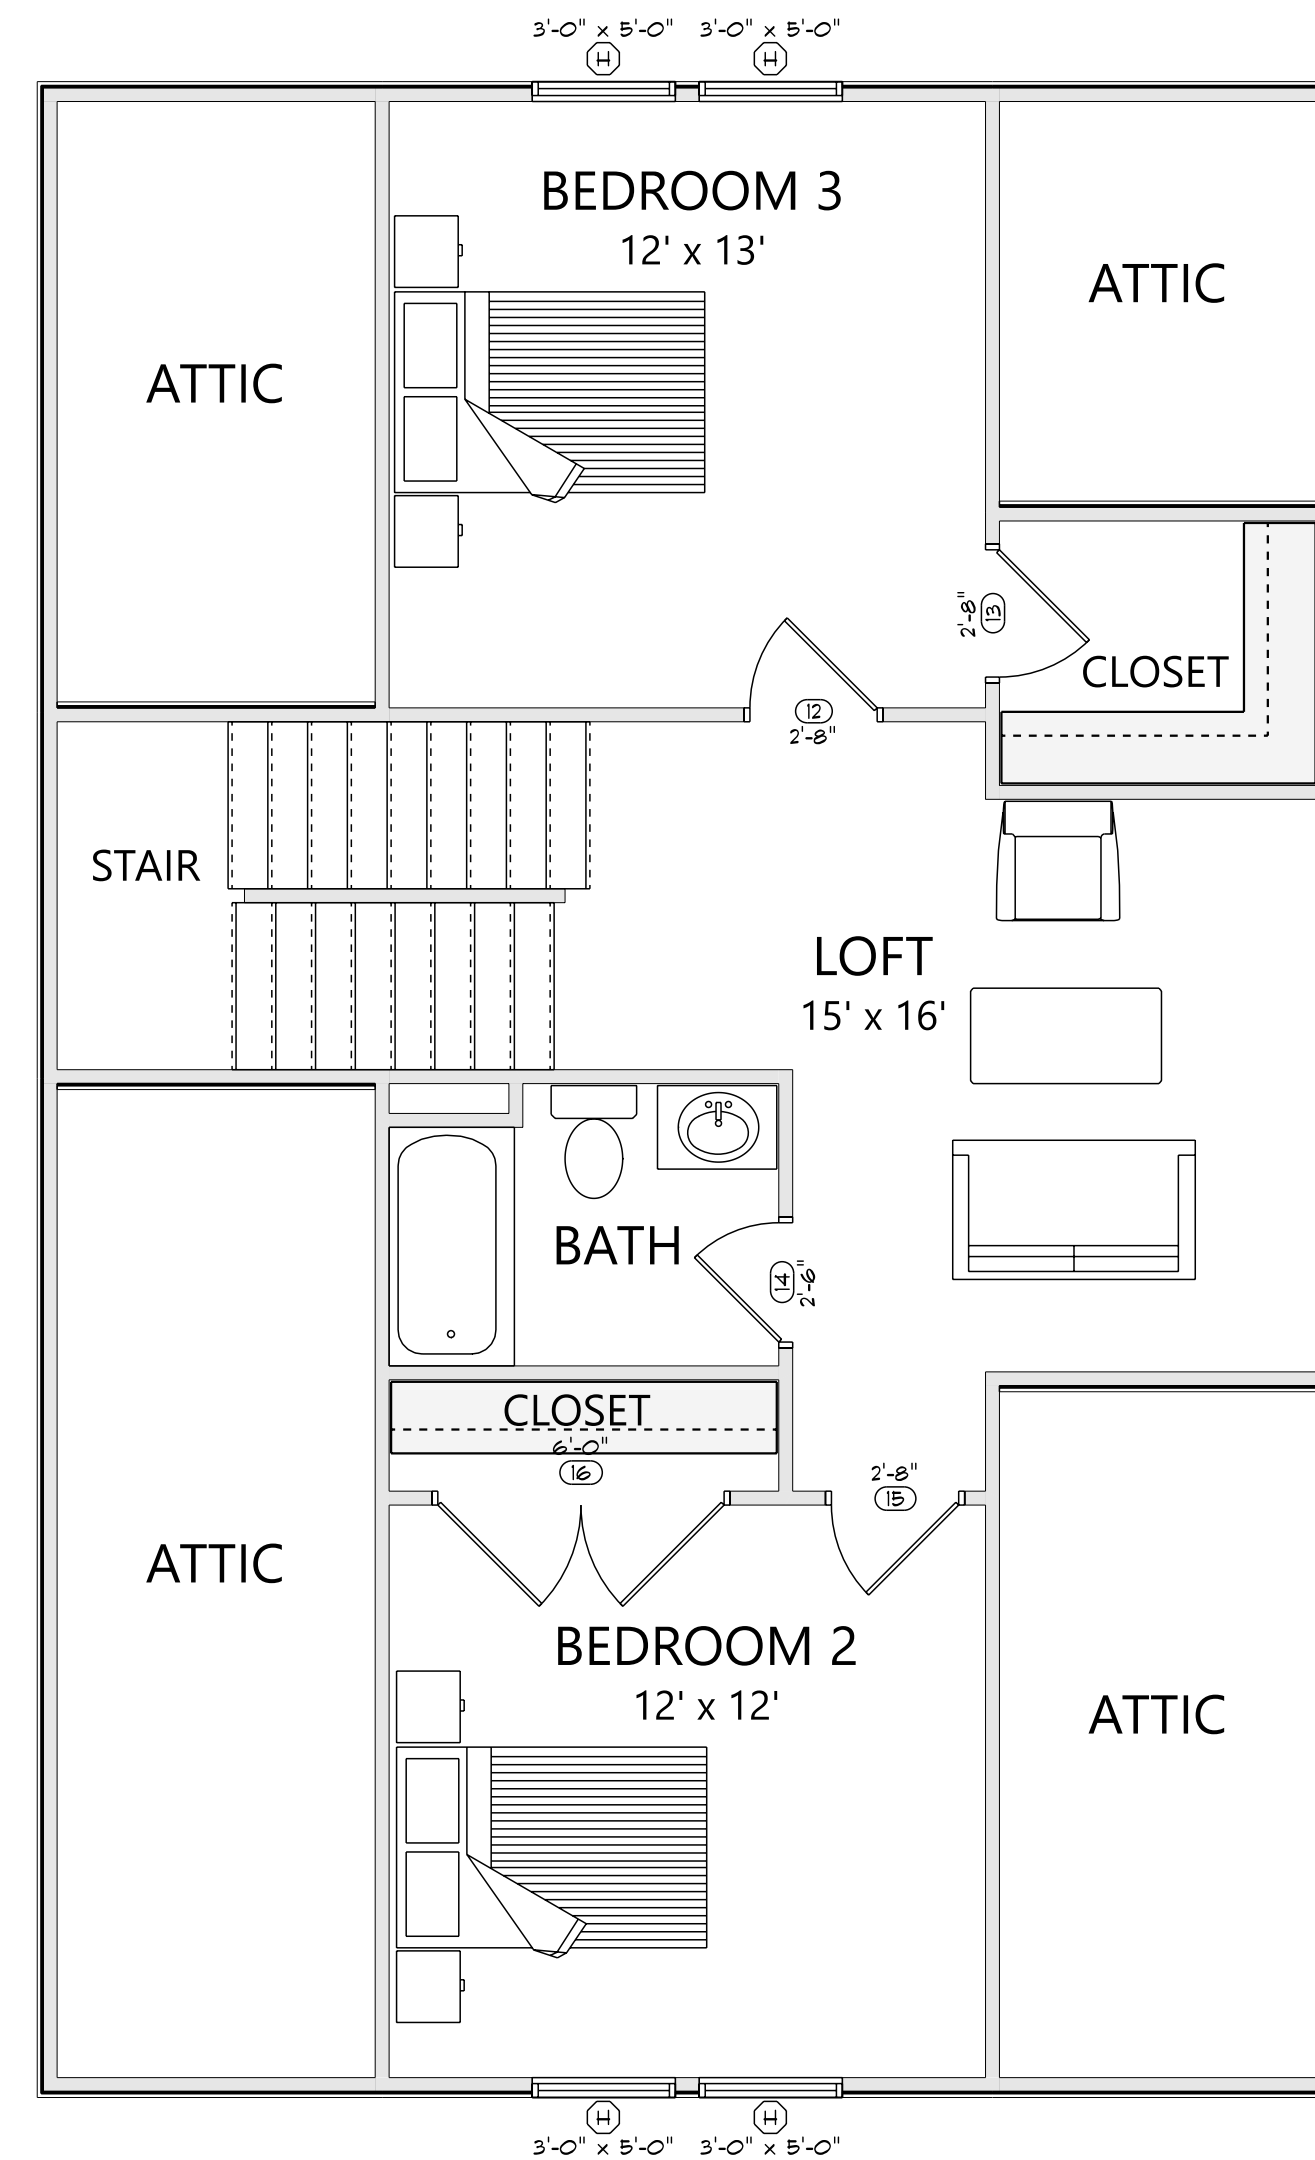

**THE MAGNOLIA PLAN
ELEVATION A
1895 TOTAL HEATED SQ FT**

**MAIN LEVEL
ELEVATION A
1148 HEATED SQ FT**

**FIRE PLACE
OPTION**

**UPPER LEVEL
ELEVATION A
747 HEATED SQ FT**