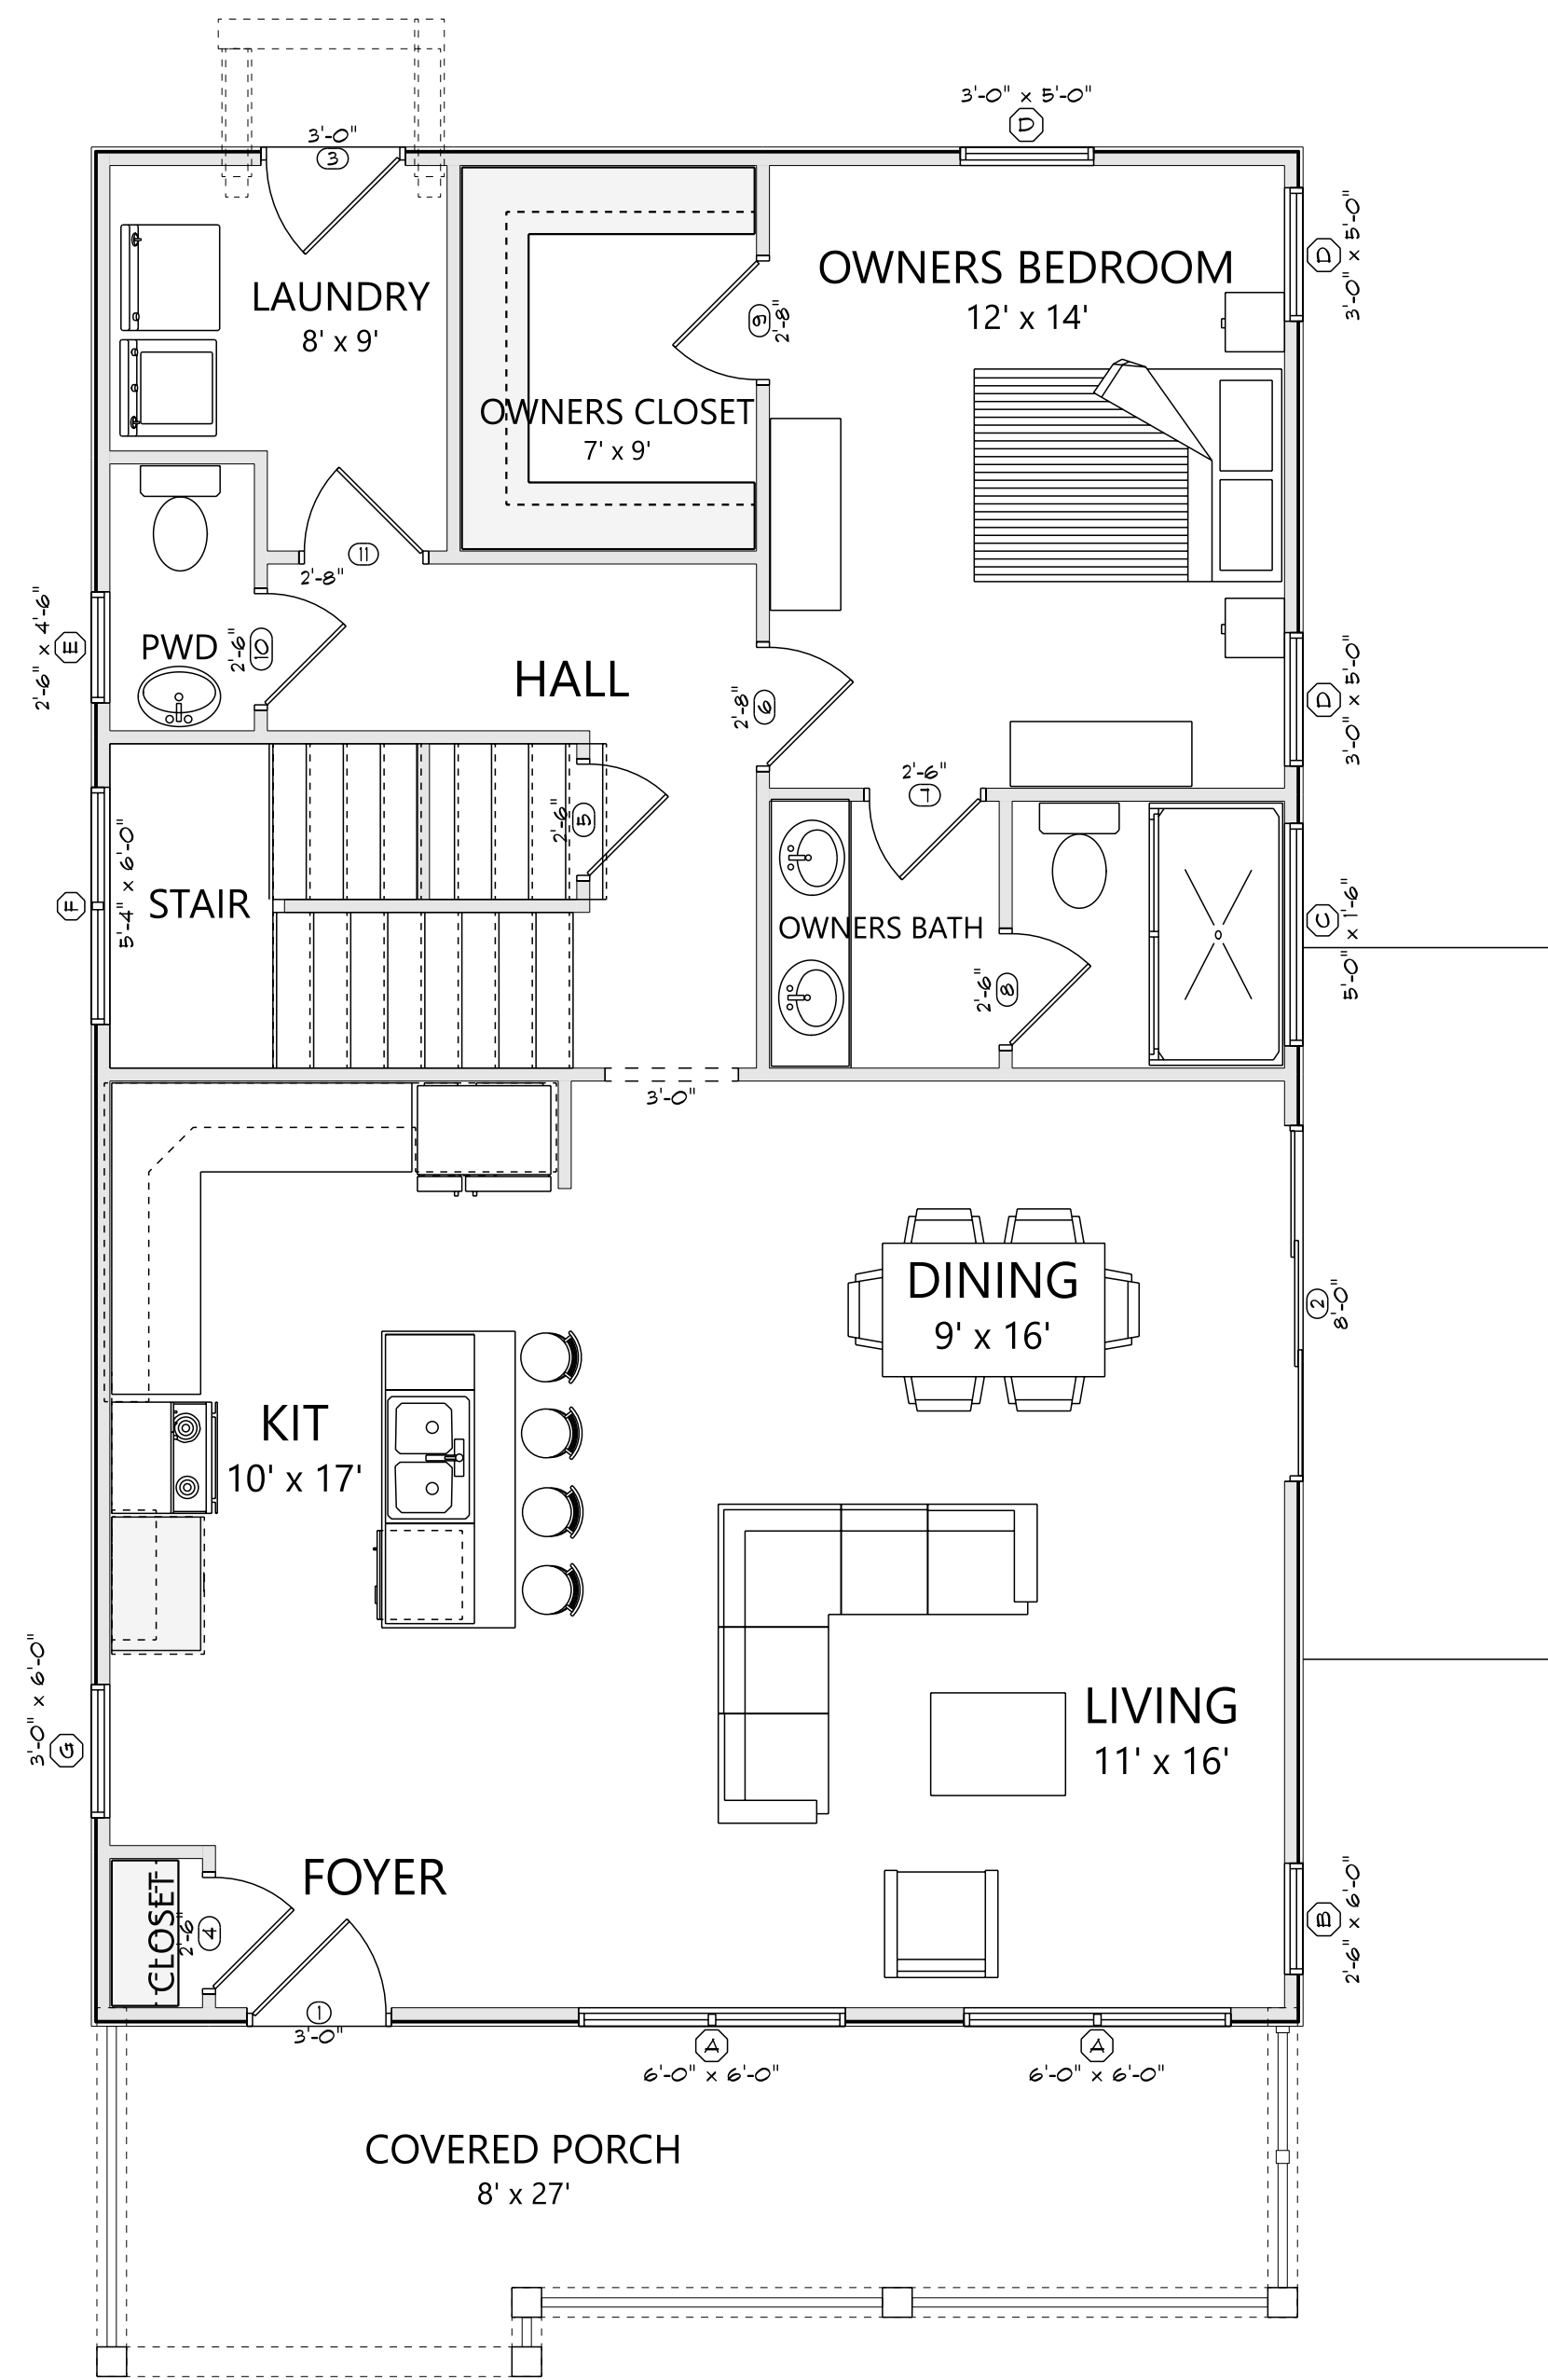

**THE MAGNOLIA PLAN
ELEVATION A
1895 TOTAL HEATED SQ FT**

**MAIN LEVEL
ELEVATION A
1148 HEATED SQ FT**

**FIRE PLACE
OPTION**

**UPPER LEVEL
ELEVATION A
747 HEATED SQ FT**