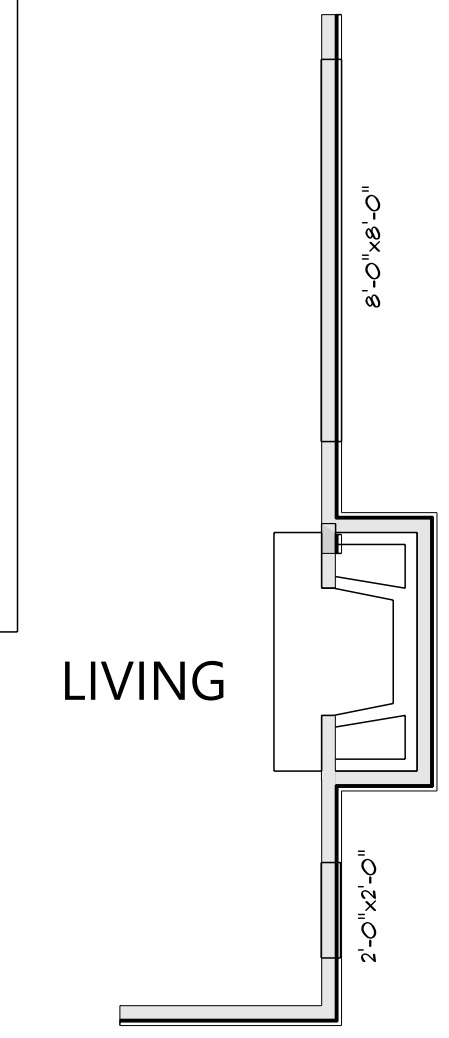

**THE MAGNOLIA PLAN
ELEVATION A
1895 TOTAL HEATED SQ FT**

**MAIN LEVEL
ELEVATION A
1148 HEATED SQ FT**

**FIRE PLACE
OPTION**

**UPPER LEVEL
ELEVATION A
747 HEATED SQ FT**