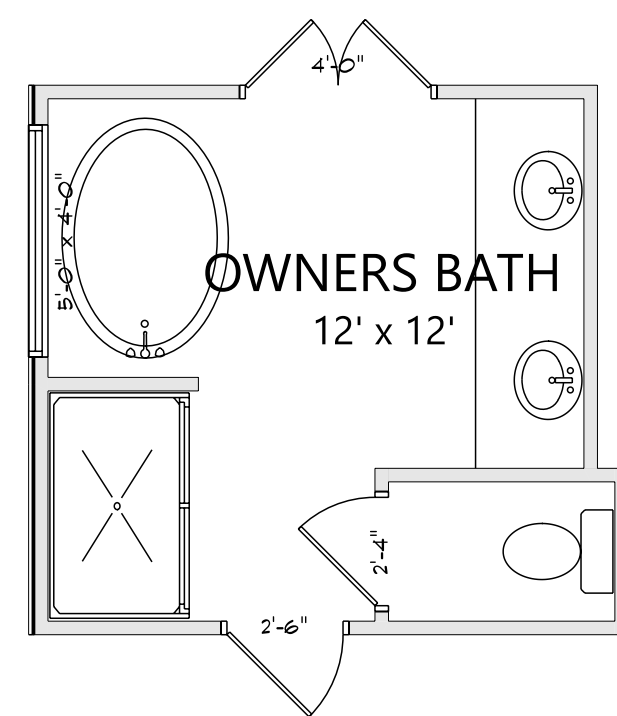

MAIN LEVEL
ELEVATION A
1913 HEATED SQ FT
TOTAL DIMENSIONS - 40'-0" X 73'-0"

UPPER LEVEL
ELEVATION A
781 HEATED SQ FT

OWNERS BATH
OPTION 2

THE ASPEN PLAN
ELEVATION A
2699 TOTAL HEATED SQ FT