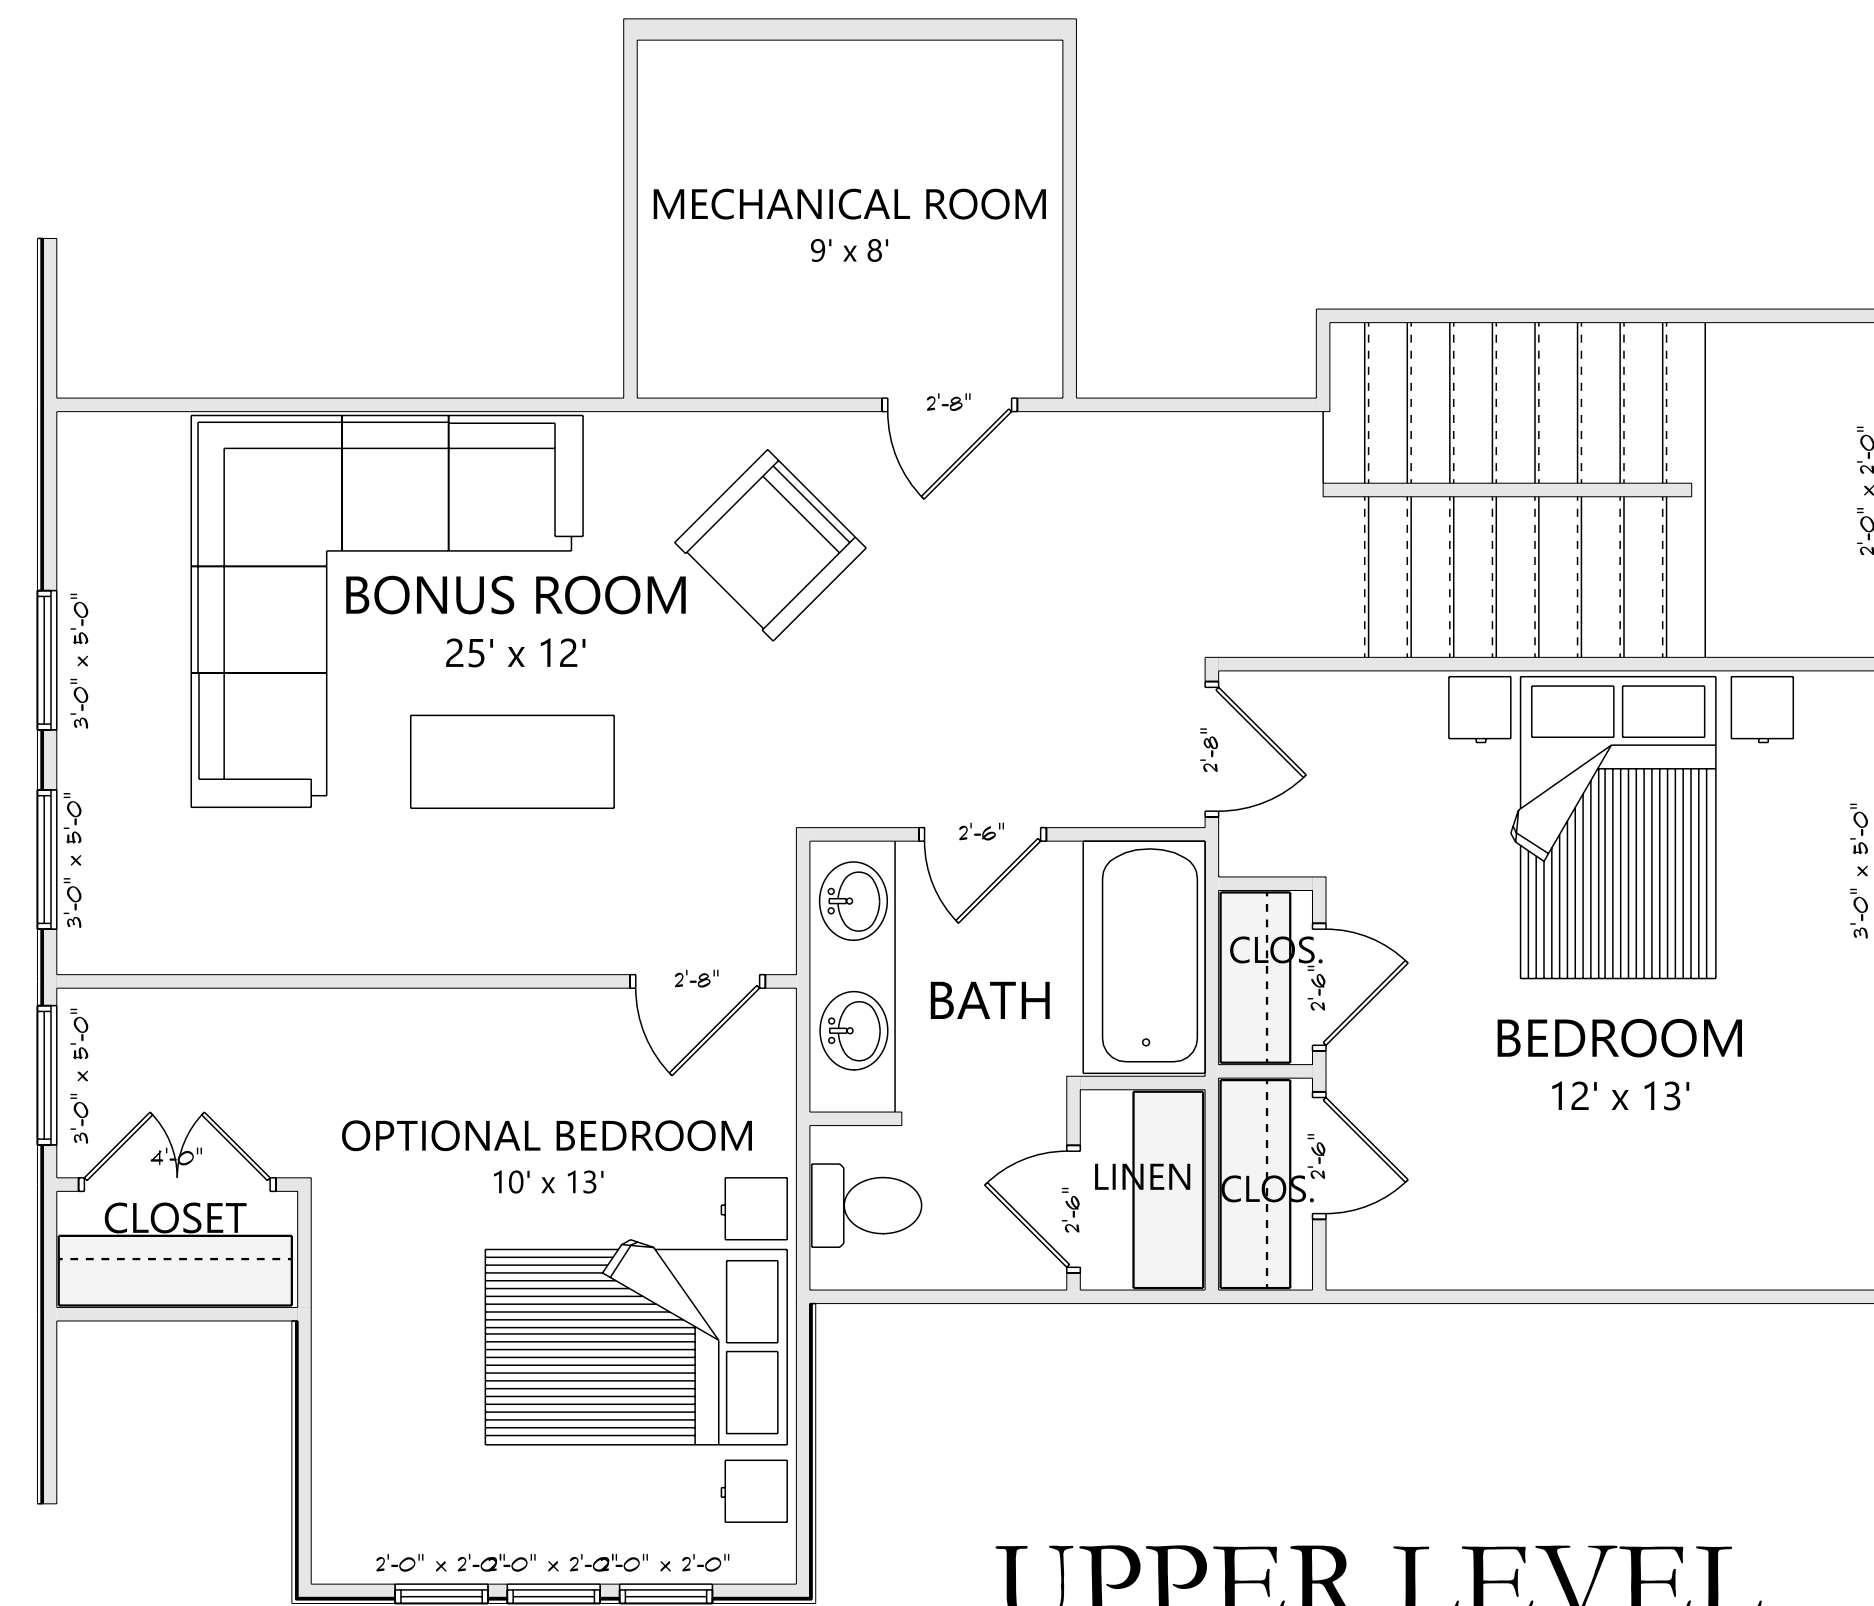

MAIN LEVEL
ELEVATION A
1913 HEATED SQ FT
TOTAL DIMENSIONS - 40'-0" X 73'-0"

UPPER LEVEL
ELEVATION A
781 HEATED SQ FT

OWNERS BATH
OPTION 2

THE ASPEN PLAN
ELEVATION A
2699 TOTAL HEATED SQ FT