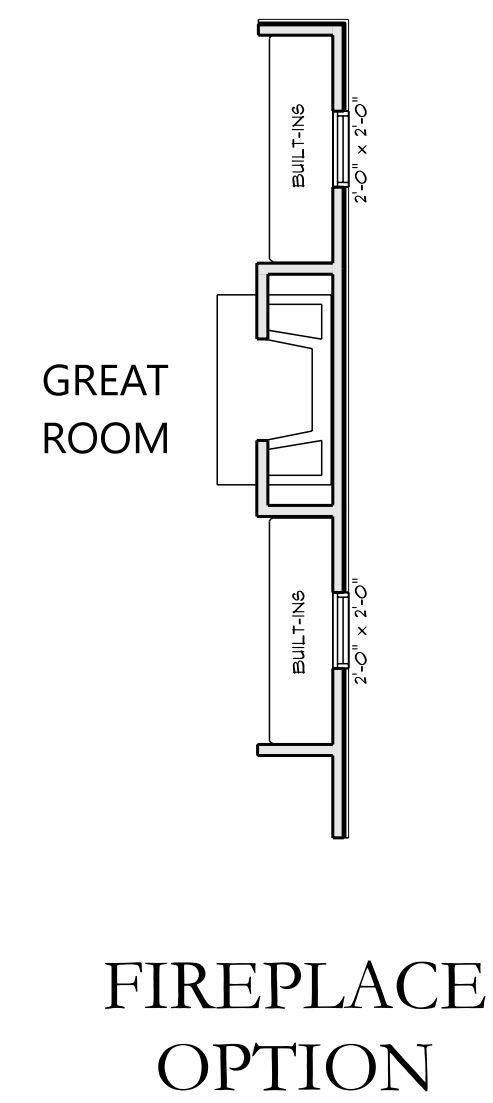

**THE OAKLEY PLAN
ELEVATION A
3175 TOTAL HEATED SQ FT**

DINING COFFERED
CEILING OPTION

**MAIN LEVEL
ELEVATION A
1629 HEATED SQ FT**

**UPPER LEVEL
ELEVATION A
1546 HEATED SQ FT**