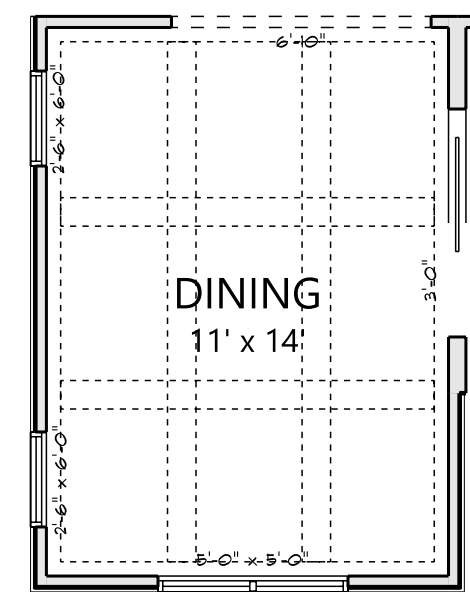

**THE OAKLEY PLAN
ELEVATION A
3175 TOTAL HEATED SQ FT**

DINING COFFERED
CEILING OPTION

**MAIN LEVEL
ELEVATION A
1629 HEATED SQ FT**

**UPPER LEVEL
ELEVATION A
1546 HEATED SQ FT**