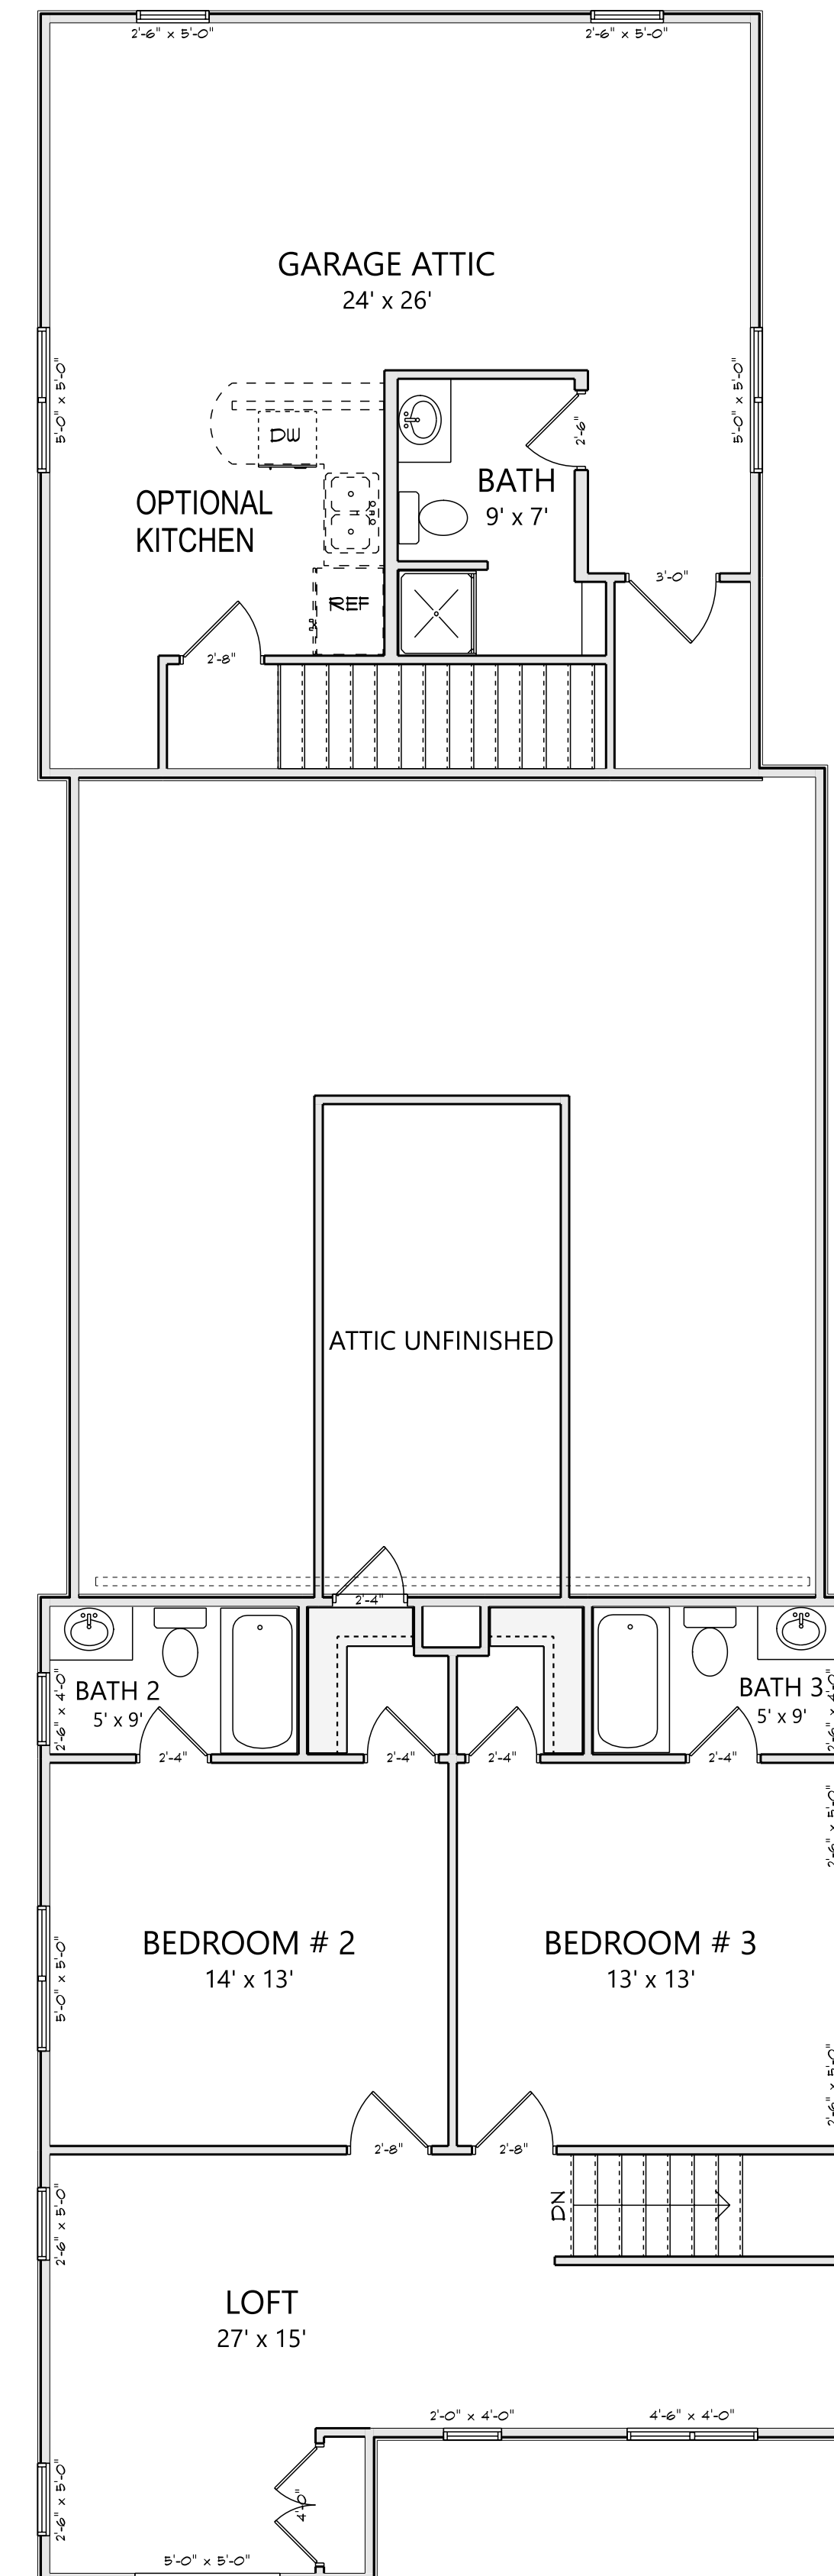

**THE OAKLEY PLAN
ELEVATION A
3175 TOTAL HEATED SQ FT**

DINING COFFERED
CEILING OPTION

**MAIN LEVEL
ELEVATION A
1629 HEATED SQ FT**

**UPPER LEVEL
ELEVATION A
1546 HEATED SQ FT**