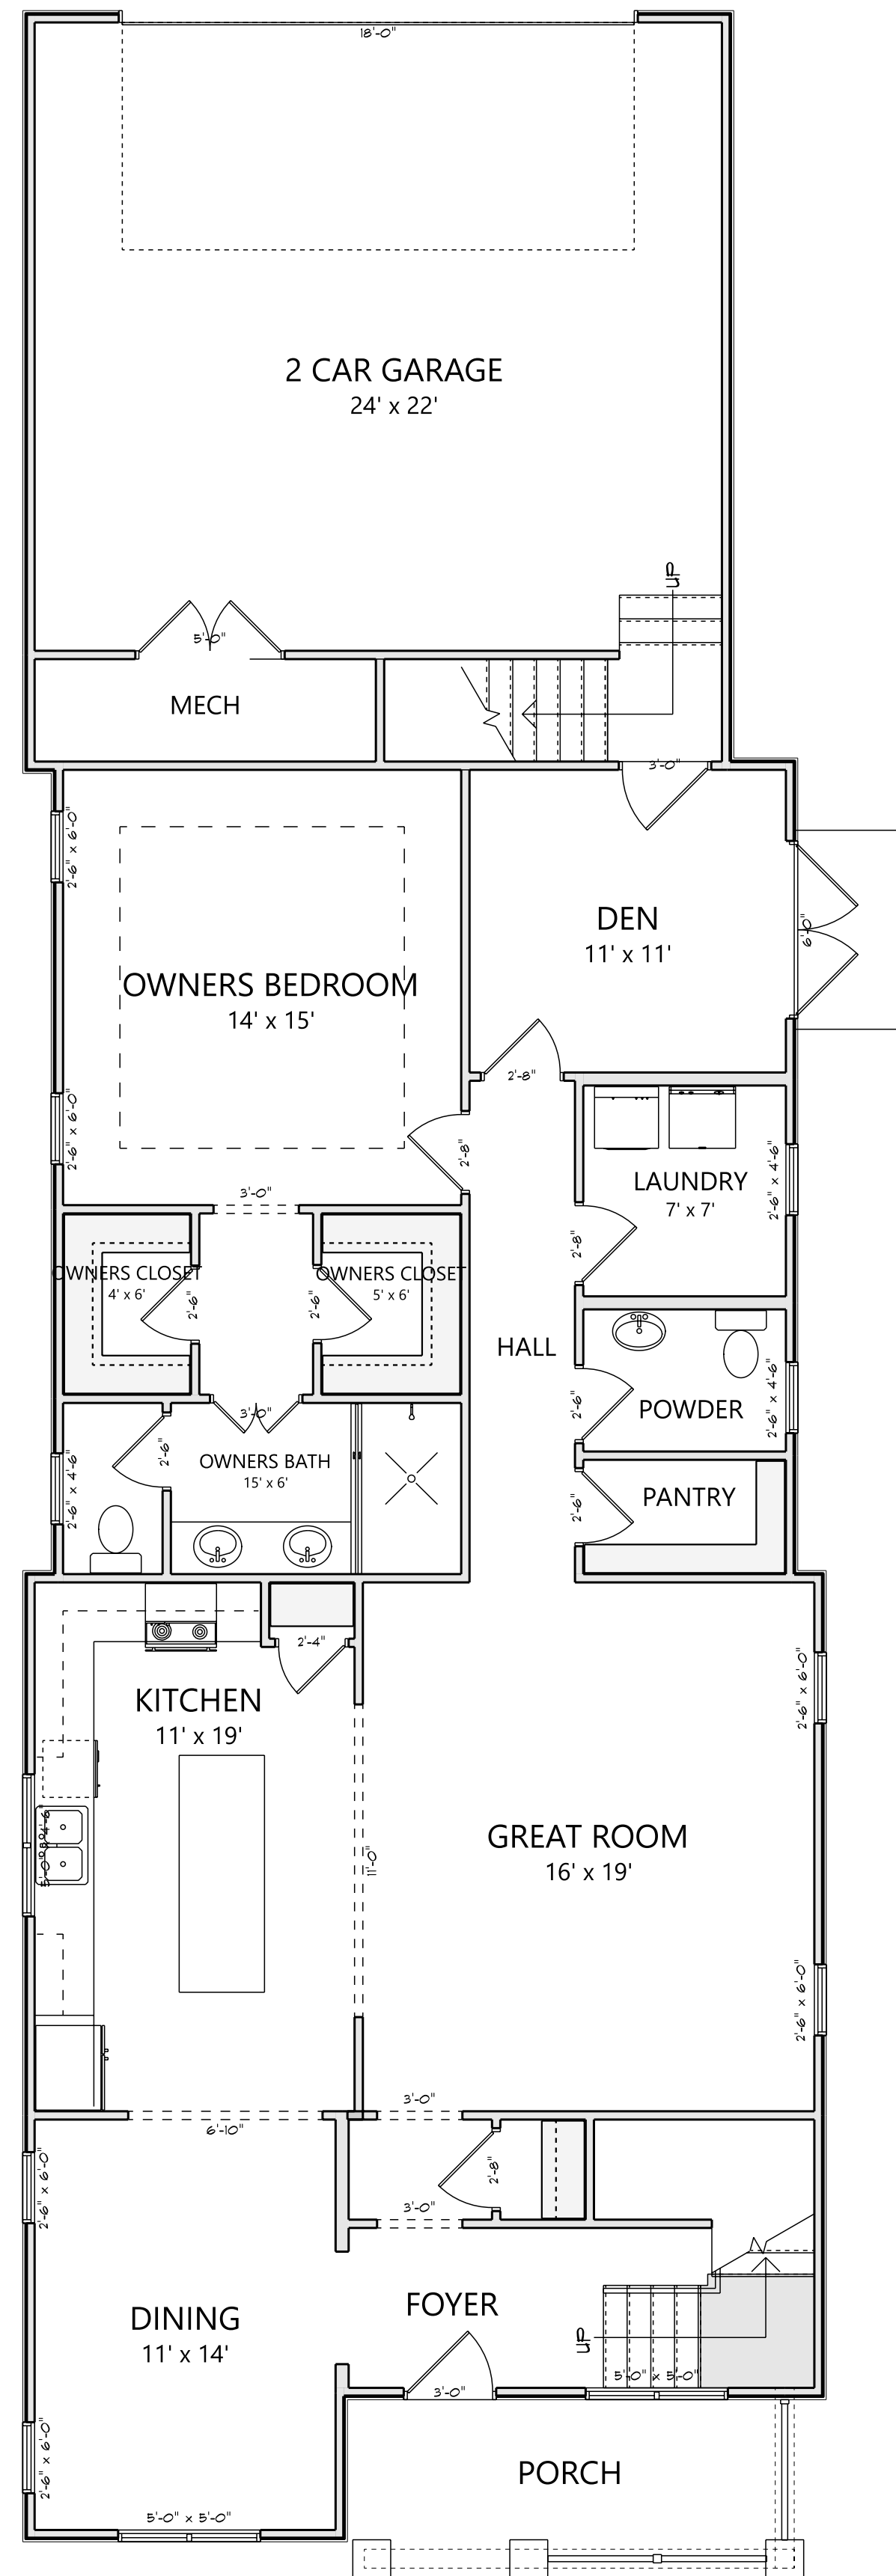

**THE OAKLEY PLAN
ELEVATION A
3175 TOTAL HEATED SQ FT**

DINING COFFERED
CEILING OPTION

**MAIN LEVEL
ELEVATION A
1629 HEATED SQ FT**

**UPPER LEVEL
ELEVATION A
1546 HEATED SQ FT**