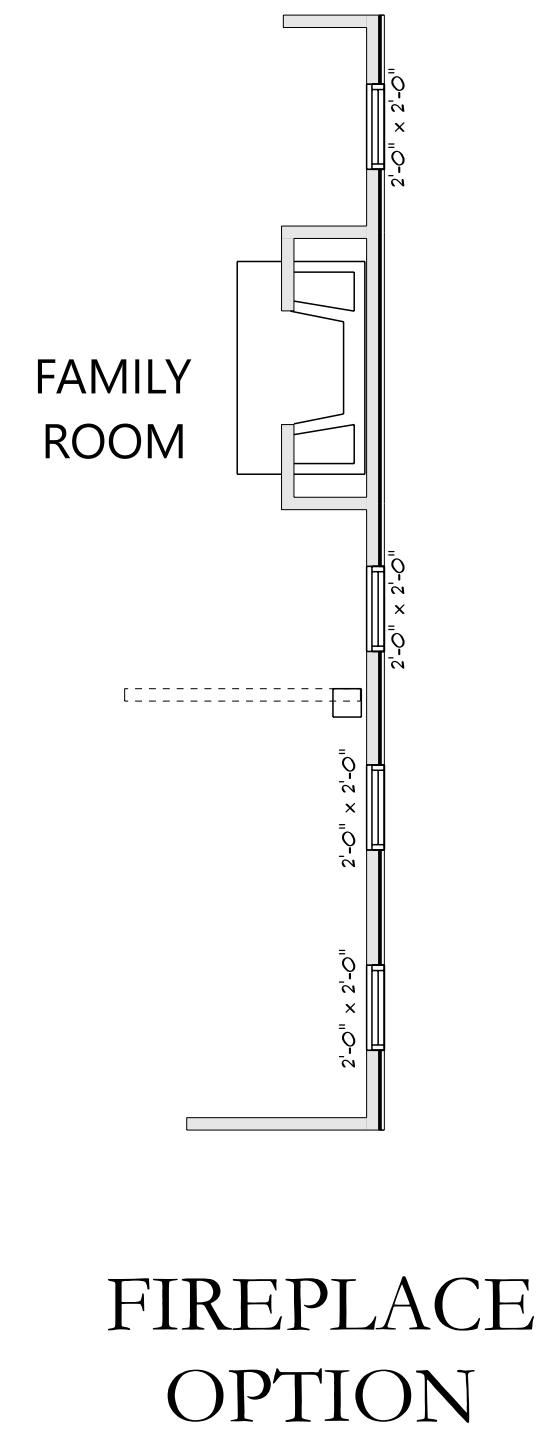

**MAIN LEVEL
 ELEVATION A
 1551 HEATED SQ FT**

**UPPER LEVEL
 ELEVATION B
 1702 HEATED SQ FT**

**OWNERS BATH
 OPTION 2**

**THE SYCAMORE A PLAN
 ELEVATION B
 3253 TOTAL HEATED SQ FT**