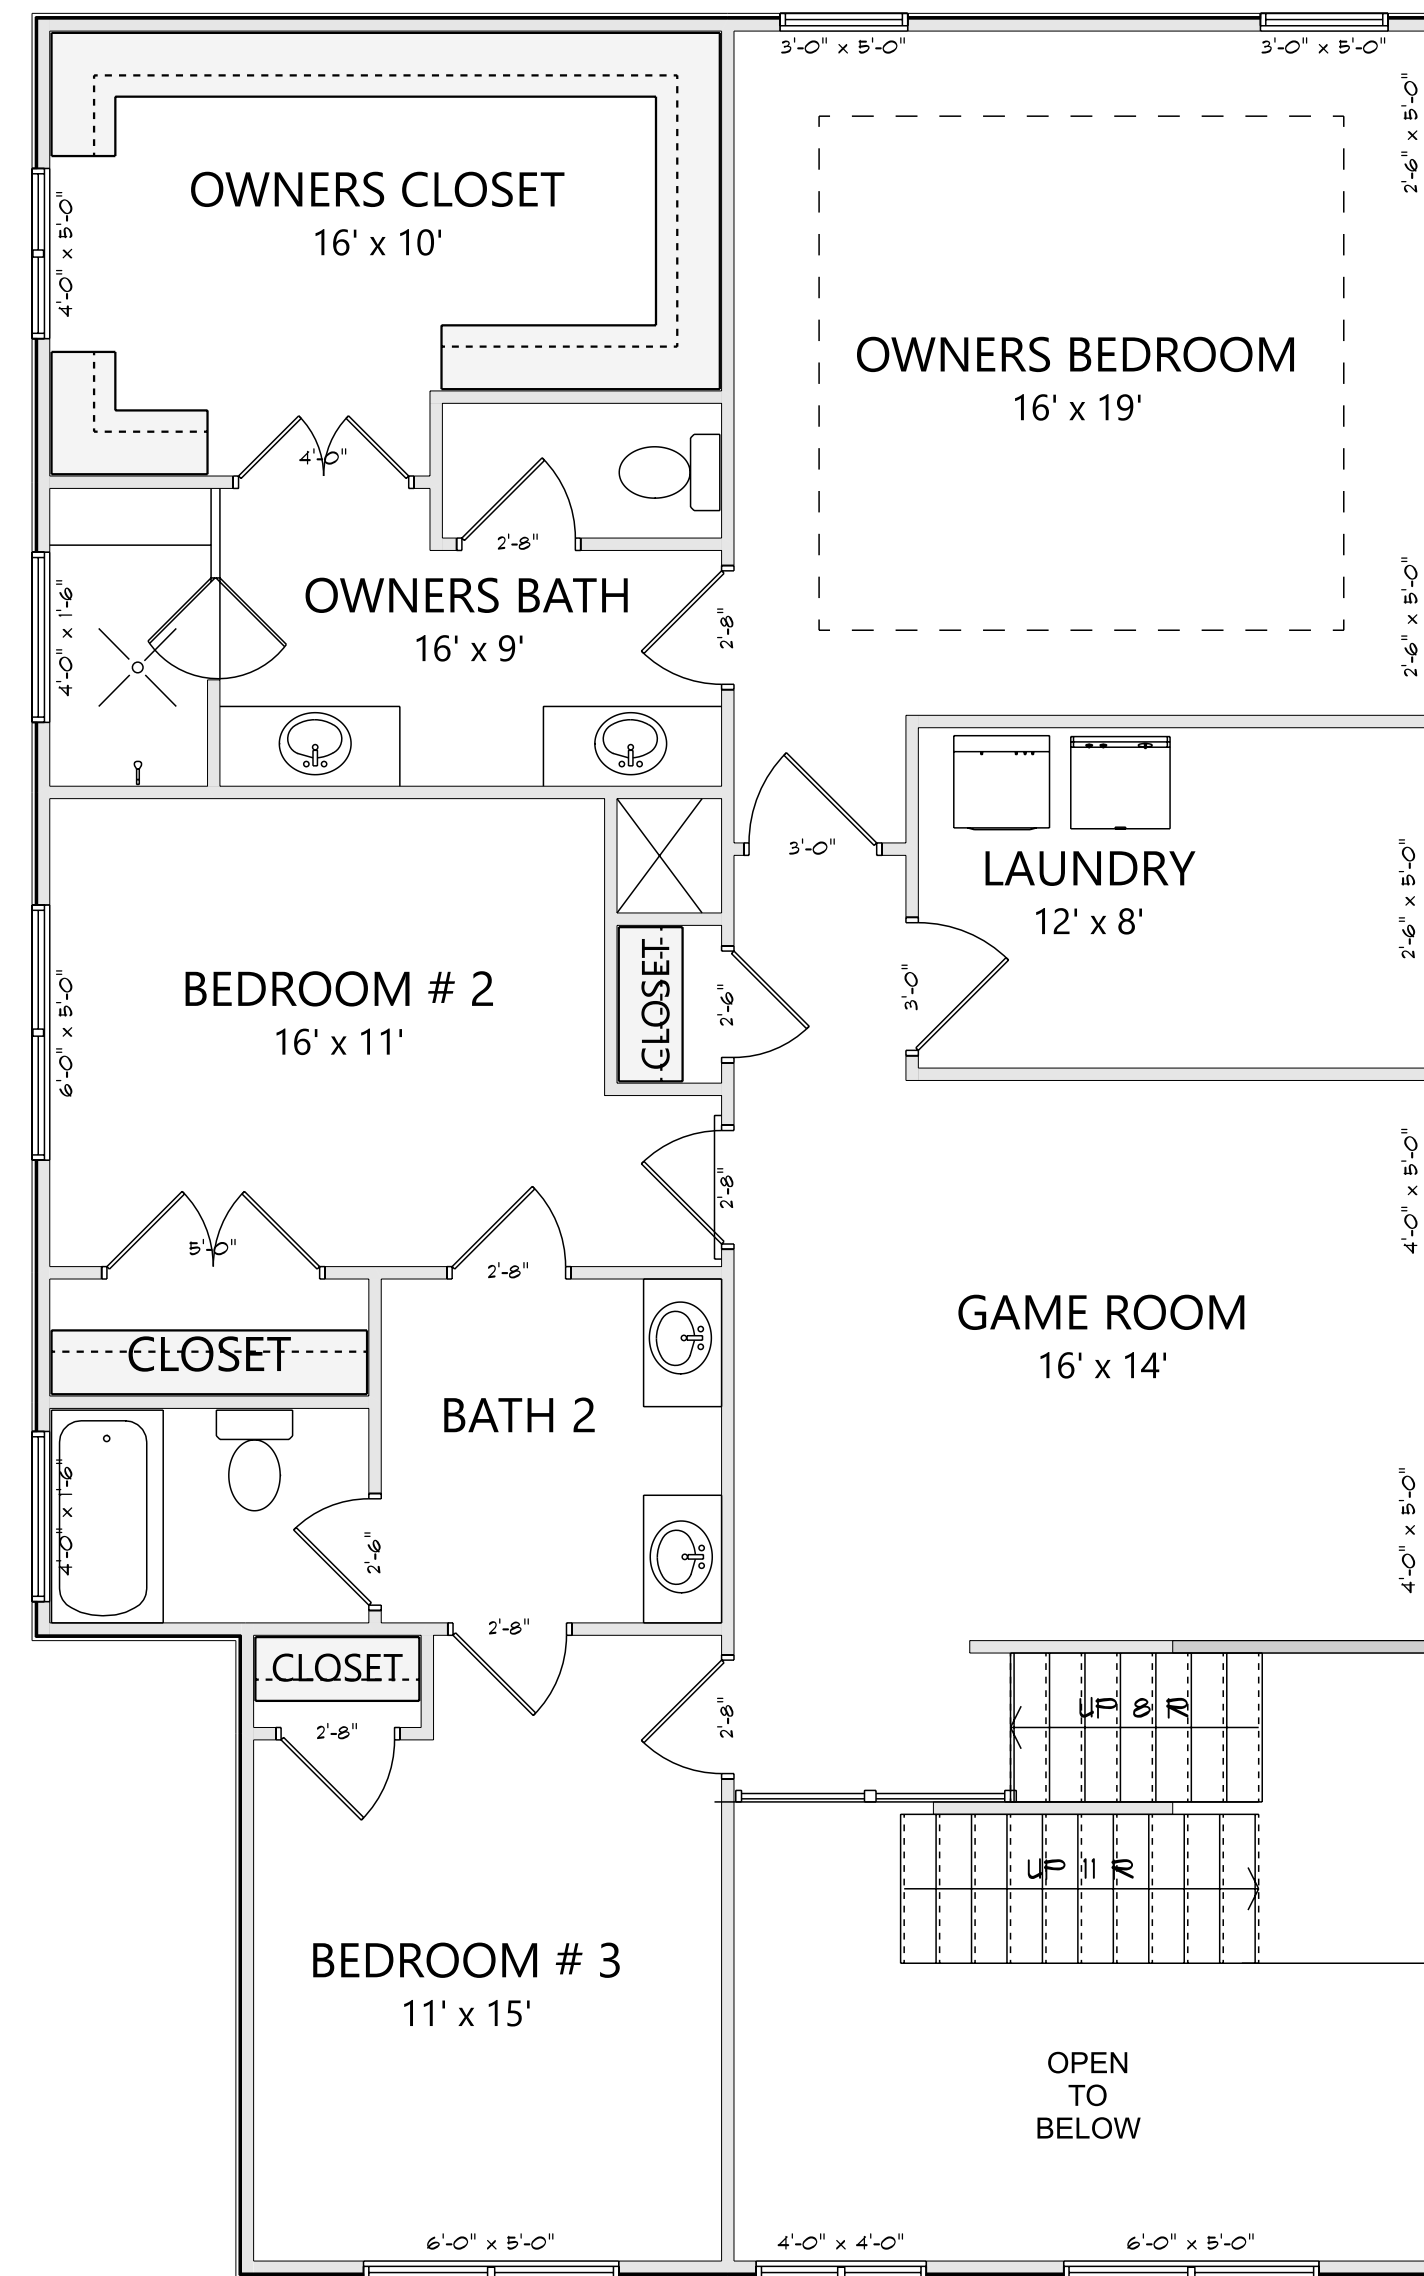

**MAIN LEVEL
 ELEVATION A
 1551 HEATED SQ FT**

**UPPER LEVEL
 ELEVATION B
 1702 HEATED SQ FT**

**OWNERS BATH
 OPTION 2**

**THE SYCAMORE A PLAN
 ELEVATION B
 3253 TOTAL HEATED SQ FT**