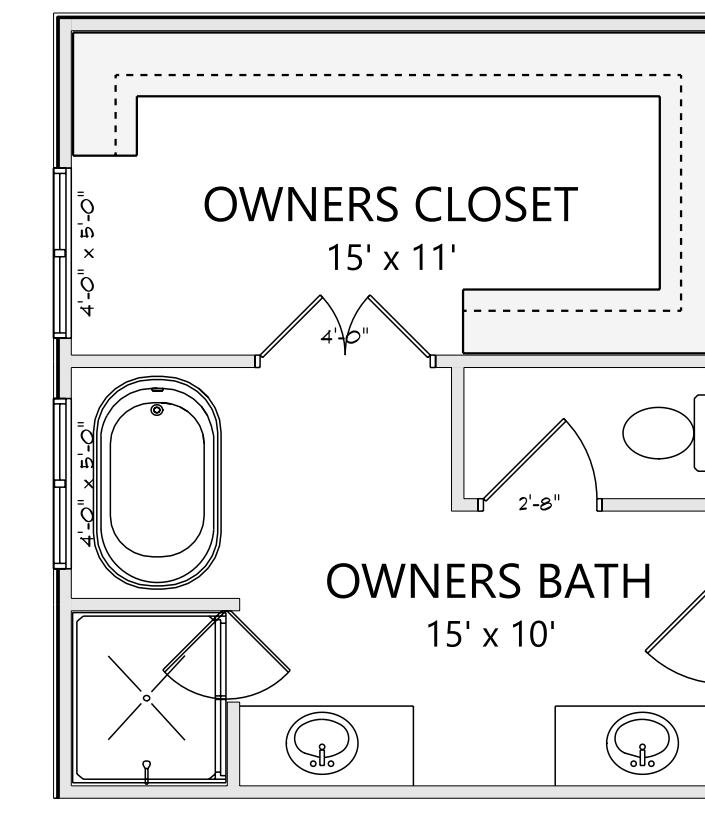

**MAIN LEVEL
 ELEVATION A
 1551 HEATED SQ FT**

**UPPER LEVEL
 ELEVATION B
 1702 HEATED SQ FT**

**OWNERS BATH
 OPTION 2**

**THE SYCAMORE A PLAN
 ELEVATION B
 3253 TOTAL HEATED SQ FT**