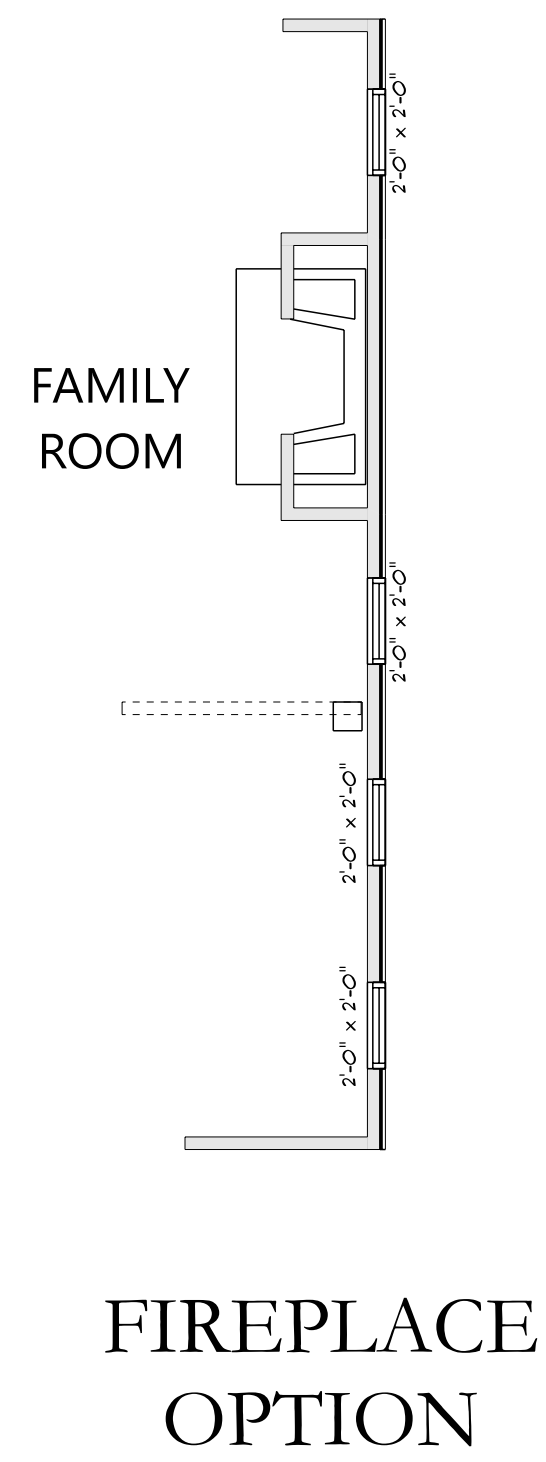

**MAIN LEVEL
ELEVATION A
1551 HEATED SQ FT**

**UPPER LEVEL
ELEVATION A
1702 HEATED SQ FT**

**OWNERS BATH
OPTION 2**

**THE SYCAMORE A PLAN
ELEVATION A
3253 TOTAL HEATED SQ FT**