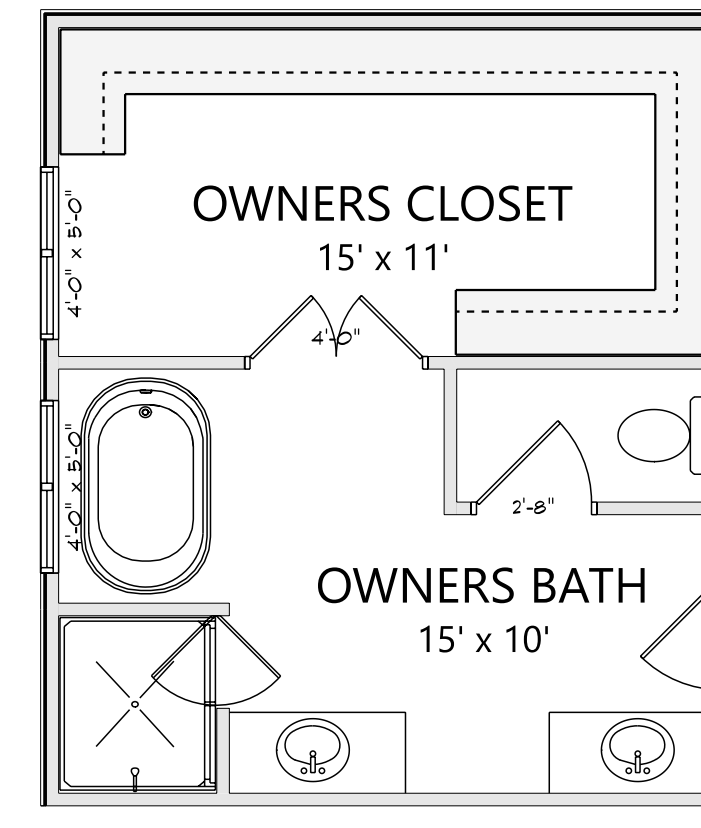

**MAIN LEVEL
ELEVATION A
1551 HEATED SQ FT**

**UPPER LEVEL
ELEVATION A
1702 HEATED SQ FT**

**OWNERS BATH
OPTION 2**

**THE SYCAMORE A PLAN
ELEVATION A
3253 TOTAL HEATED SQ FT**