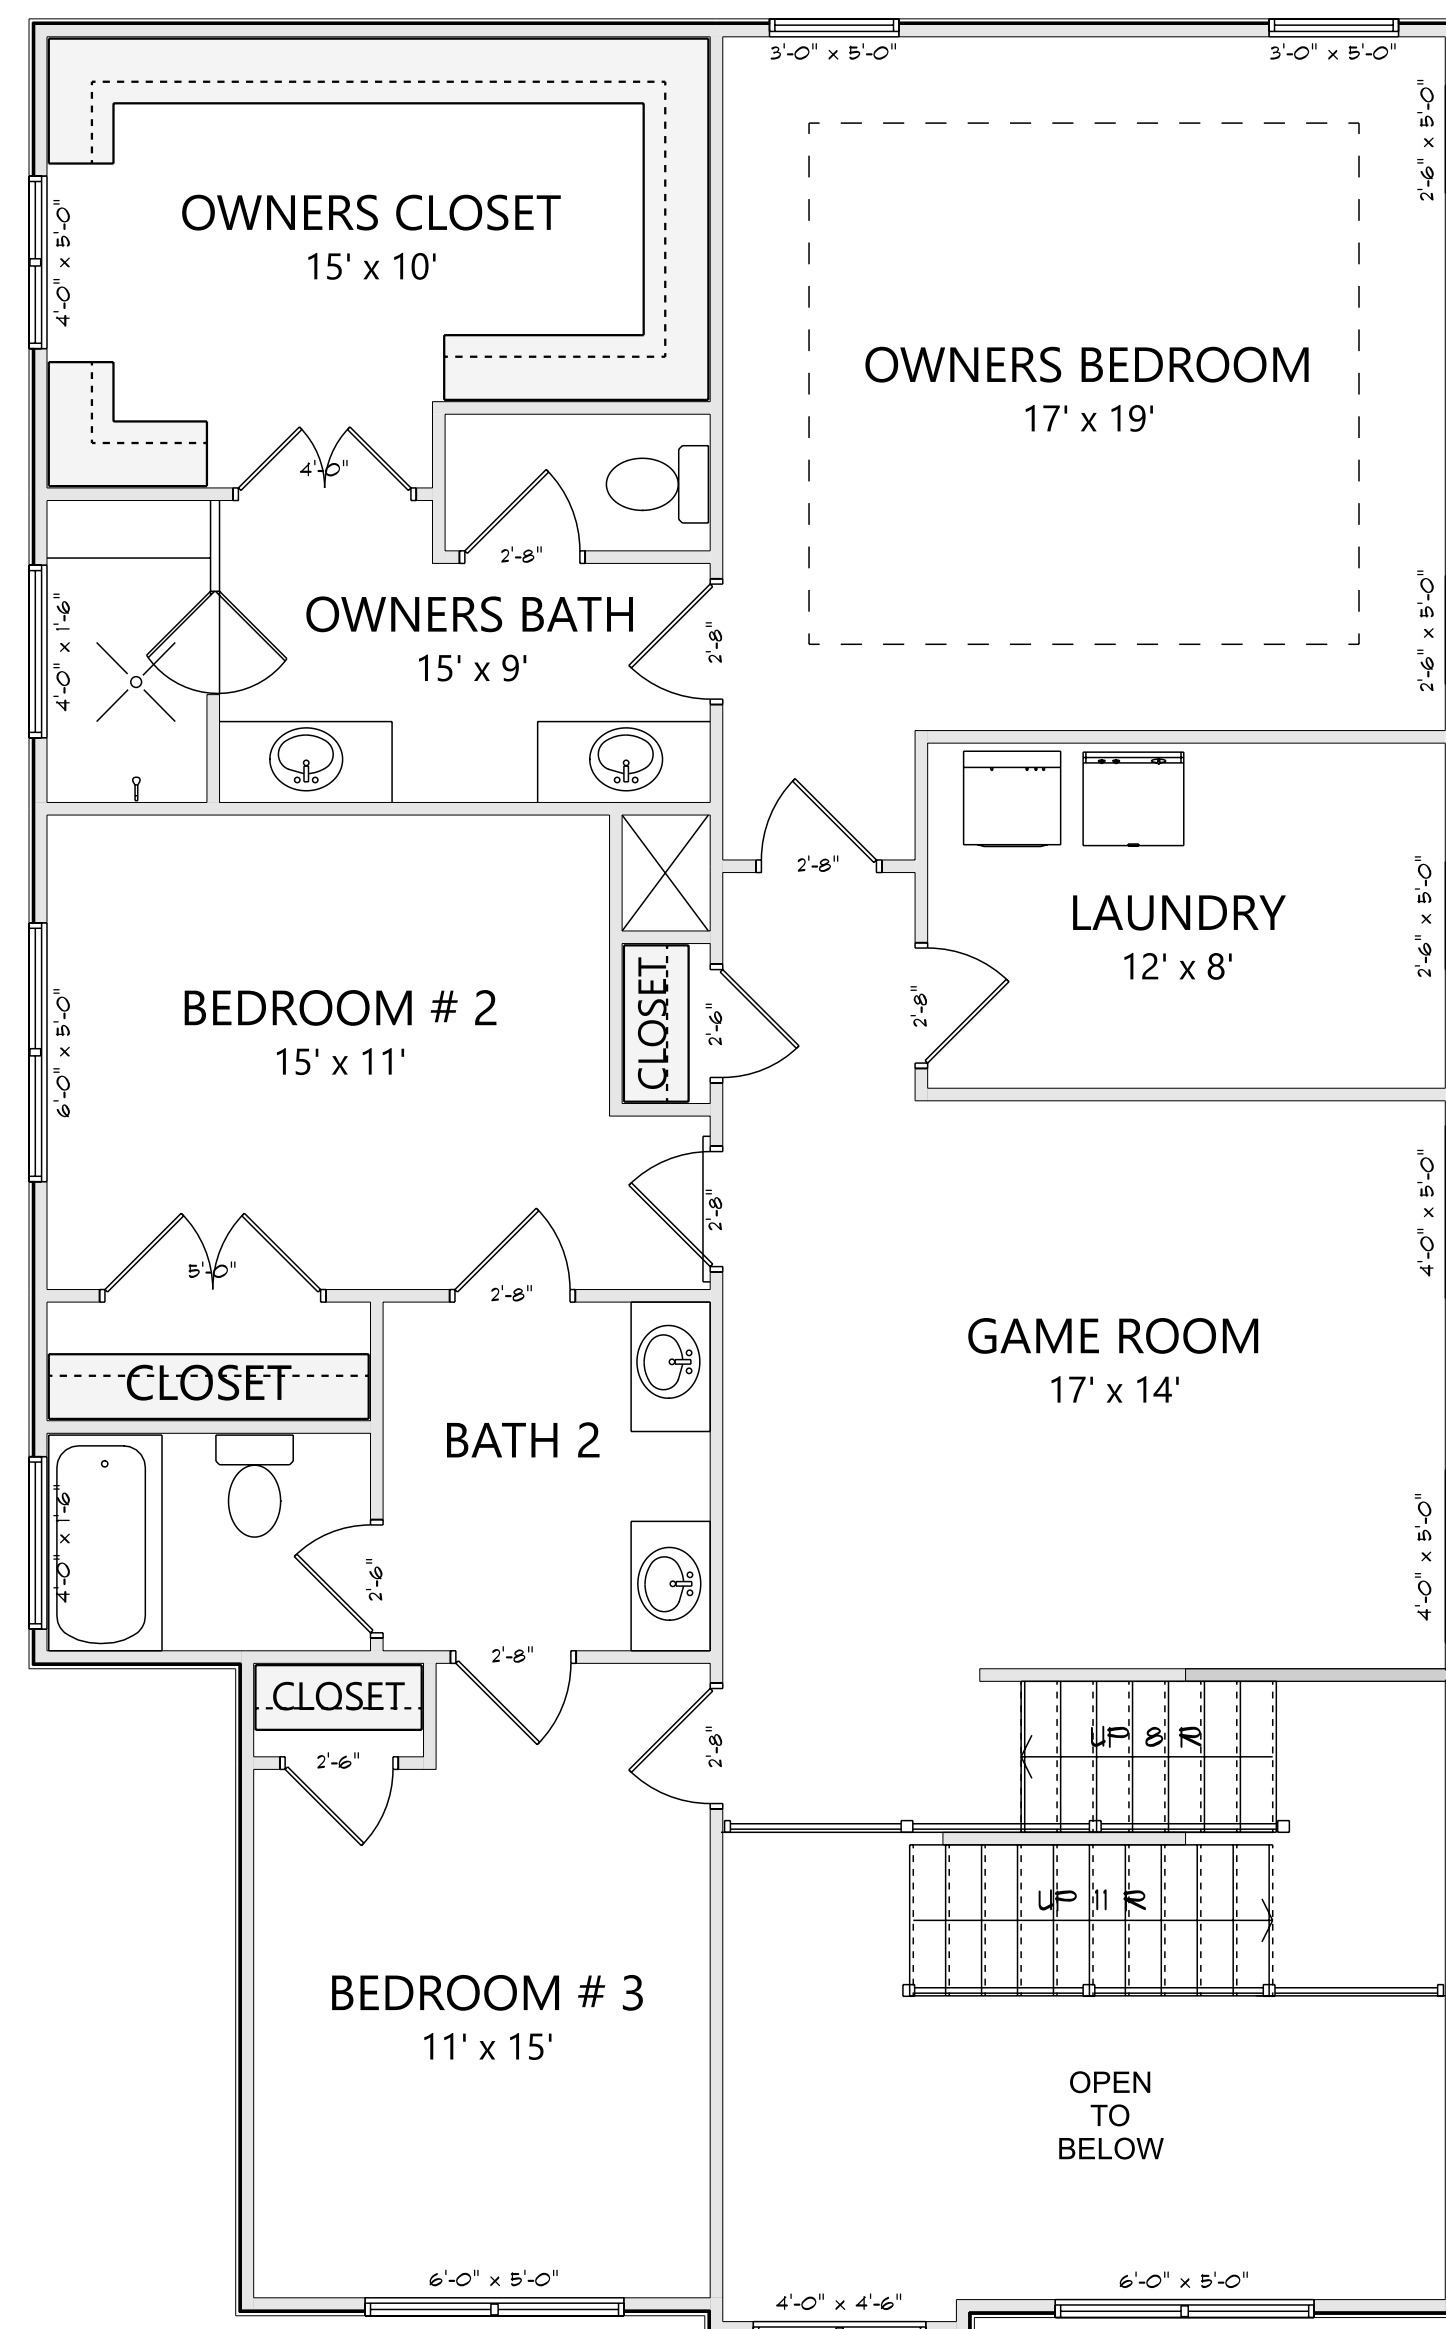

**MAIN LEVEL
ELEVATION A
1551 HEATED SQ FT**

**UPPER LEVEL
ELEVATION A
1702 HEATED SQ FT**

**OWNERS BATH
OPTION 2**

**THE SYCAMORE A PLAN
ELEVATION A
3253 TOTAL HEATED SQ FT**